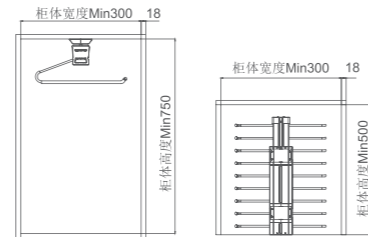

功能特点 Functional characteristics

FUNCTION / 功能

Top pants rack
顶装裤架

DESIGN / 设计

Pleat-resistant flocking design, anti-slip and protective clothing
Cobalt platinum with armani orange, the interpretation of a different fashion aesthetics.
The coating part of armani resin adopts the nanometer spraying technology with the lowest particle degree, and under the support of nanometer spraying technology, the texture of armani is more delicate and comfortable.
防褶皱植绒设计, 防滑且保护衣服
钴铂金搭配阿玛尼橙, 演绎不一样的时尚美学。
阿玛尼树脂喷涂部分采用颗粒度最低的纳米喷涂技术, 在纳米喷涂技术的支持下阿玛尼的质感更细腻更舒适。

QUALITY / 品质

Outer frame: aerospace grade space aluminum cobalt platinum surface, advanced fluorocarbon technology, wear and scratch resistant.
Guide rail: precise guide rail design gives you weightless experience, quiet and elegant between pushing and pulling.
外框: 航天级太空铝钴铂金表面, 先进的氟碳工艺, 耐磨防刮。
导轨: 精密的导轨设计, 赋予你无重体验, 推拉之间静谧优雅。

STORAGE / 储物

Recommended storage of trousers
建议存放裤子

INSTALL / 安装

The product is suitable for standard cabinet
产品适用于标准柜体

ROTATING FRAME

阿玛尼·旋转镜架