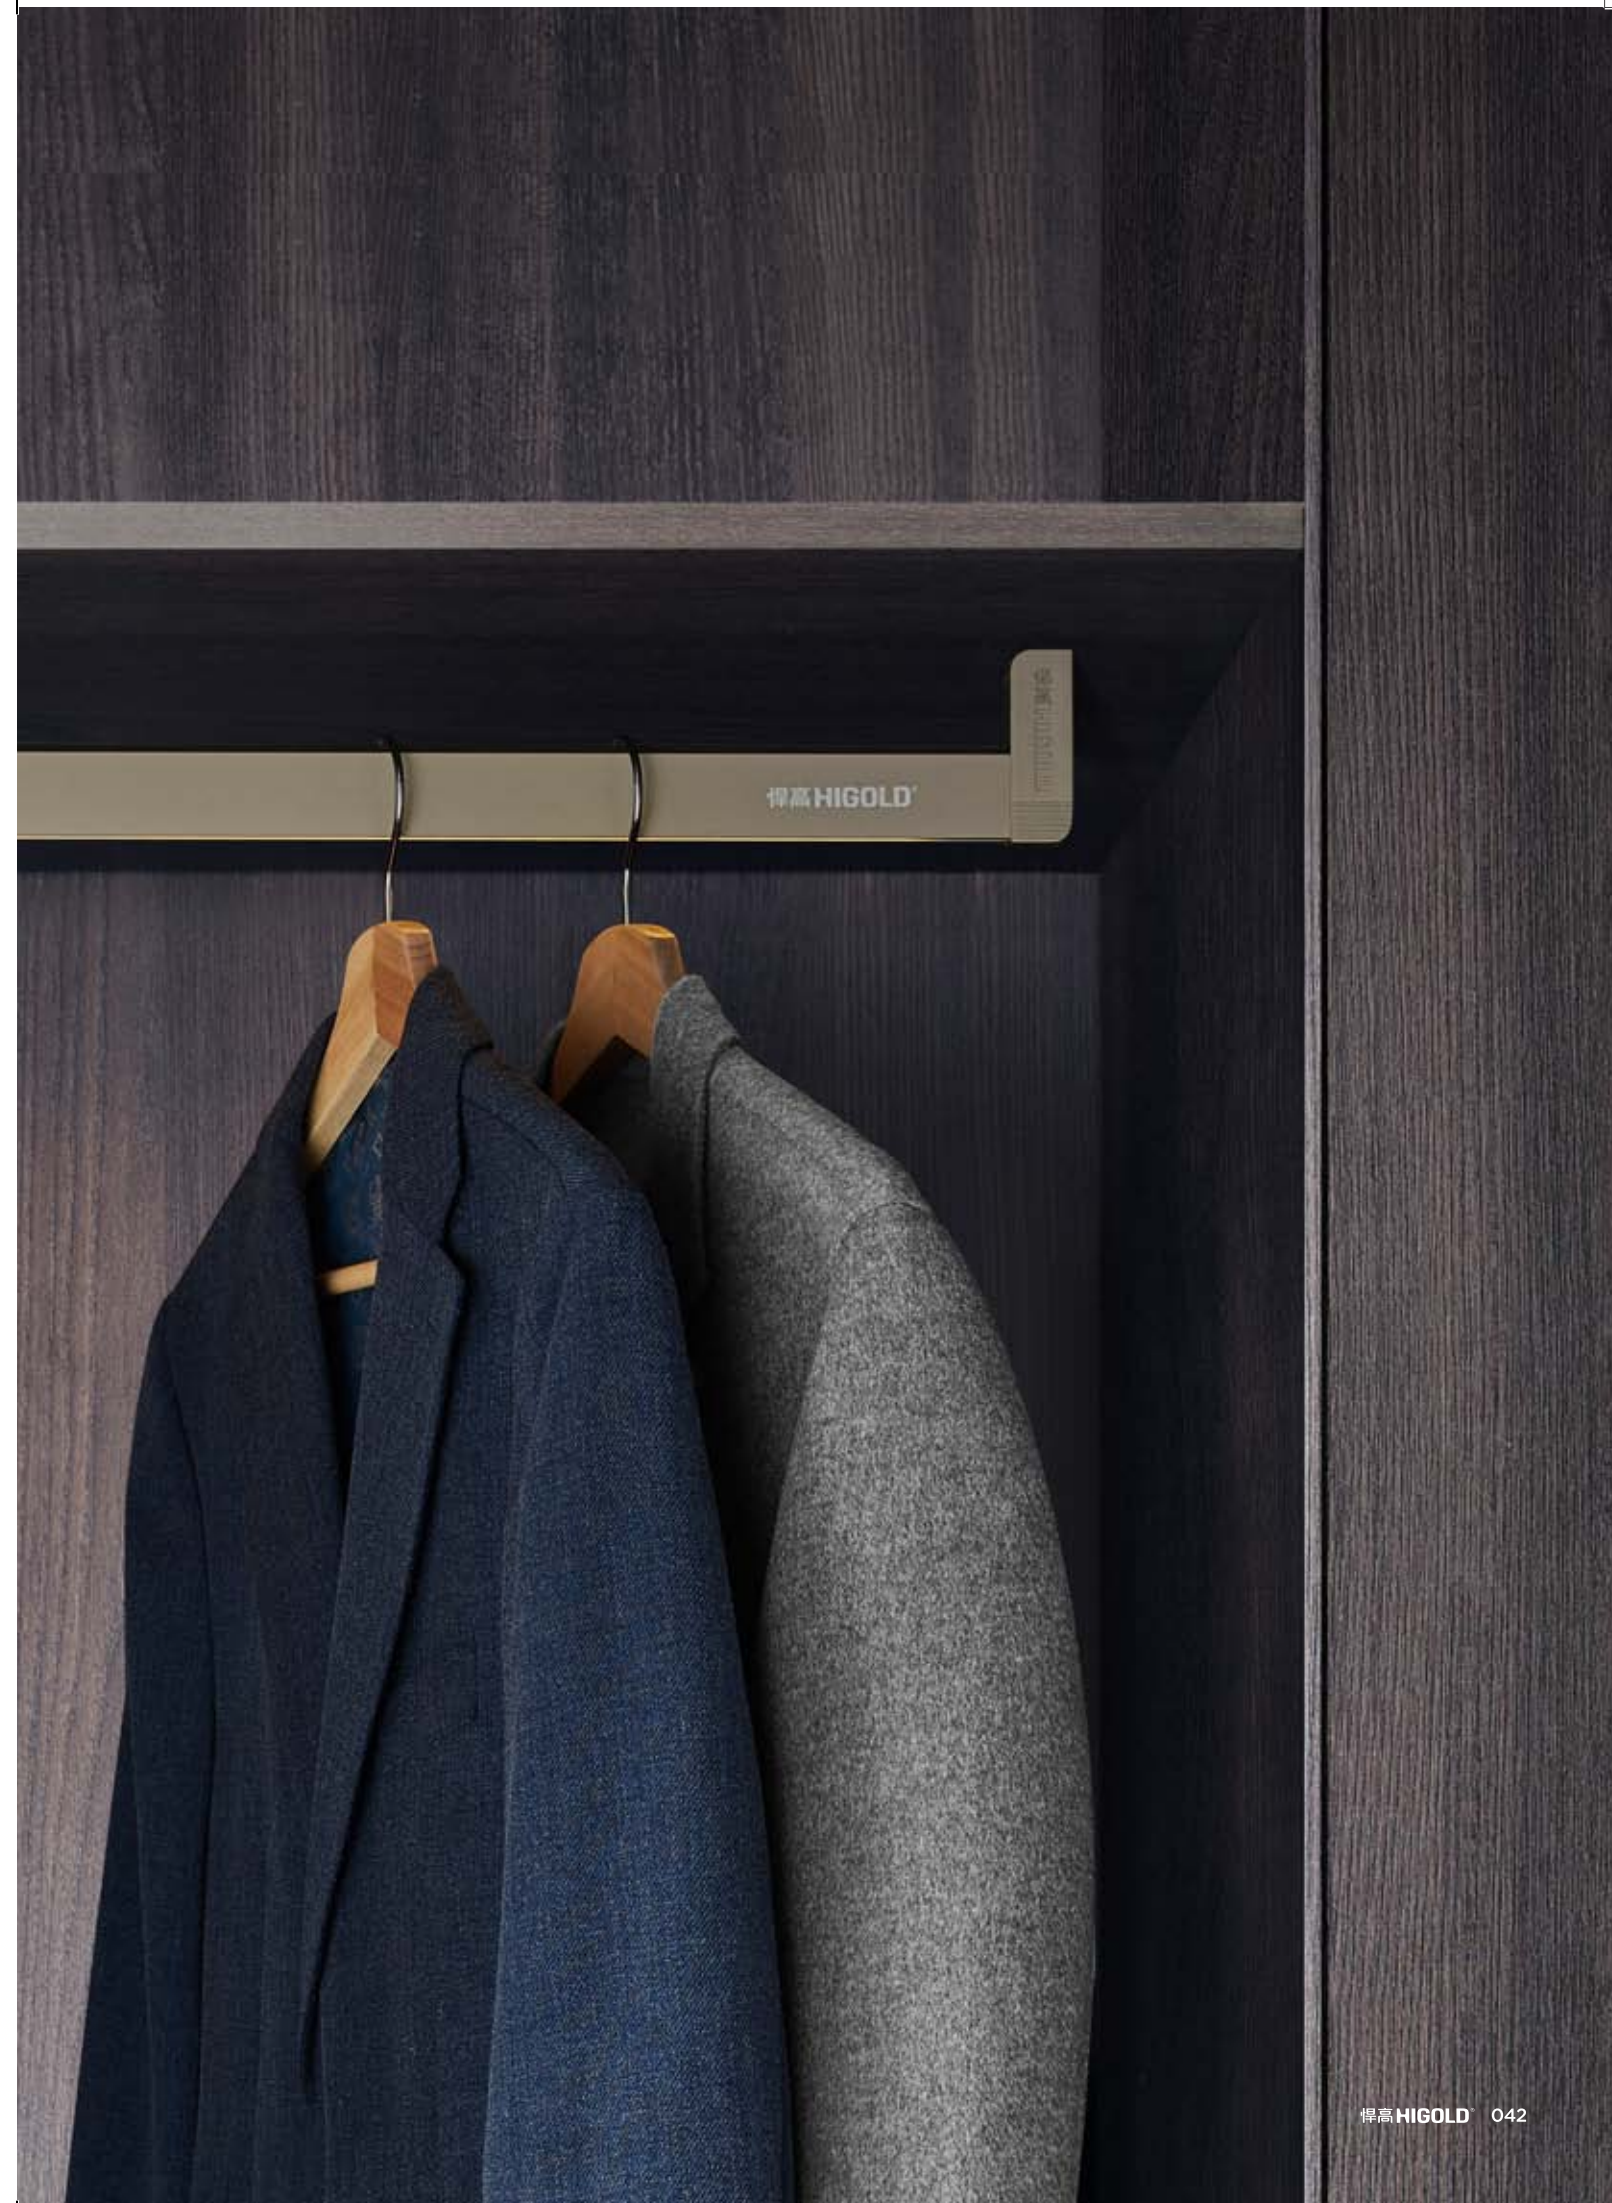

阿玛尼·挂衣杆 HANG GARMENT LEVER

智慧收纳 品质生活
Wisdom embraces quality of life

挂衣杆内嵌 LED 灯设计，方便选取衣物。衣柜的佳配，用颜值与实力征服你，让您的衣柜收纳更显整洁。

Built-in LED lamp design, easy to choose clothes. Of chest beautiful match, conquer you with appearance level and actual strength, let your chest receive more show neat.