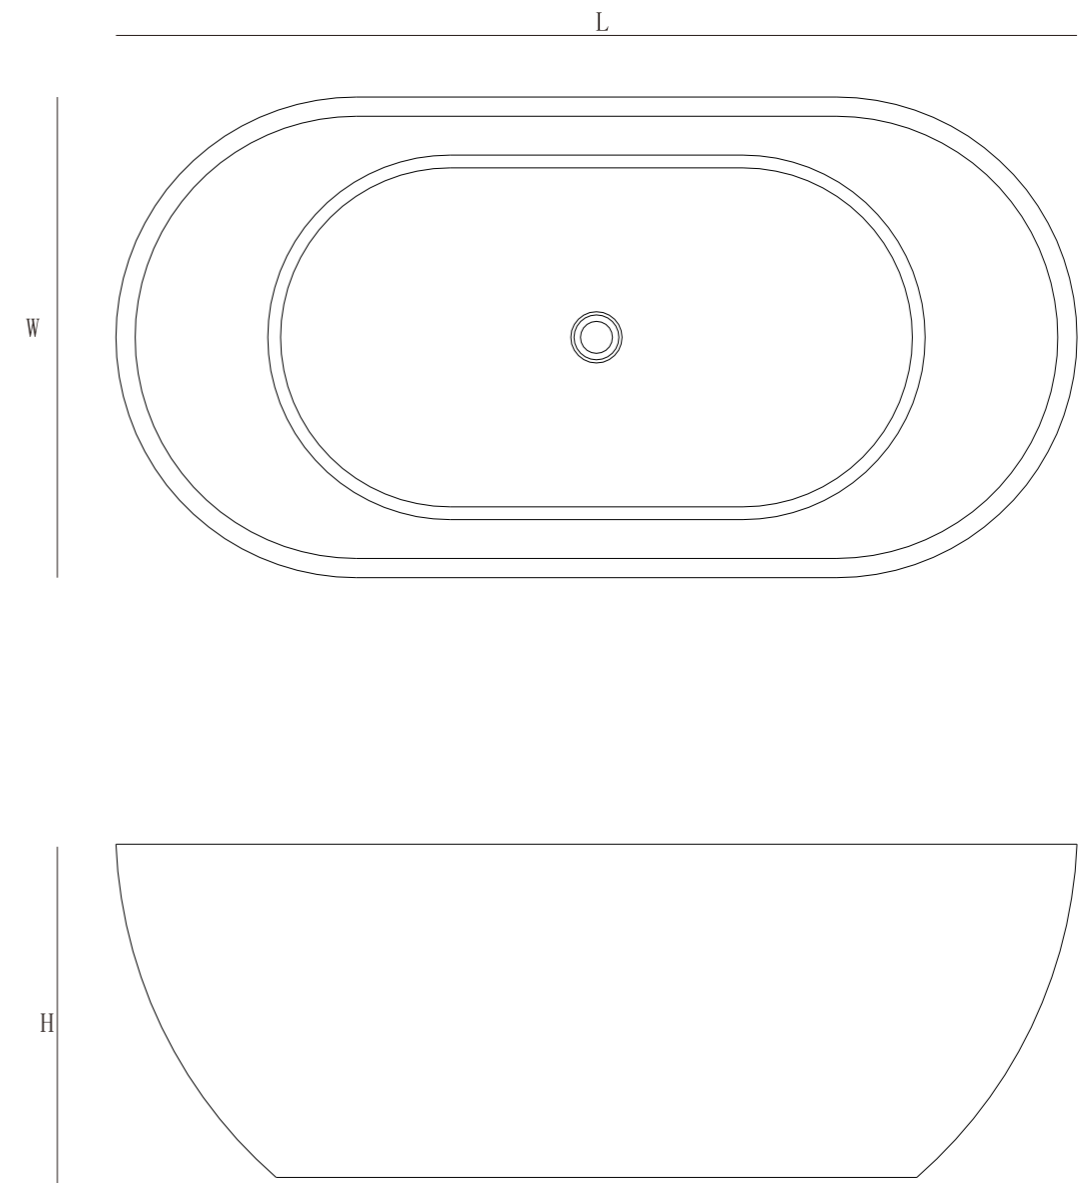

Pedestal basin clingy metope, maximum ground liberated space, make the use of space more flexible and human nature.

Model	Size:LxWxHmm	Est Wt
CS0049	280x245x900mm	25KG

Pedstal Basin

Pedestal basin clingy metope, maximum ground liberated space, make the use of space more flexible and human nature.

Model	Size:LxWxHmm	Est Wt
CS0051	460x400x850mm	50KG

B1 B2 C1 D1 D2

D5 C8 C9 C10 C11

C12 C13 C14 C15 C16

C17 C18 E2 E3 E4

E5 E7 E8 E9 E10

E11 E12 E13 E14 TBB

TWR SBB SGB SR SW

C20 C21 C22 C23 C2

TUB-5001

Model	Size:LxWxHmm	Est Wt
TUB5001	1600x975x580mm	- KG

Model	Size:LxWxHmm
TUB5002	1500x750x520mm

CTR-1001

Size:595x168x18m

commodity shelf

CTR-1002