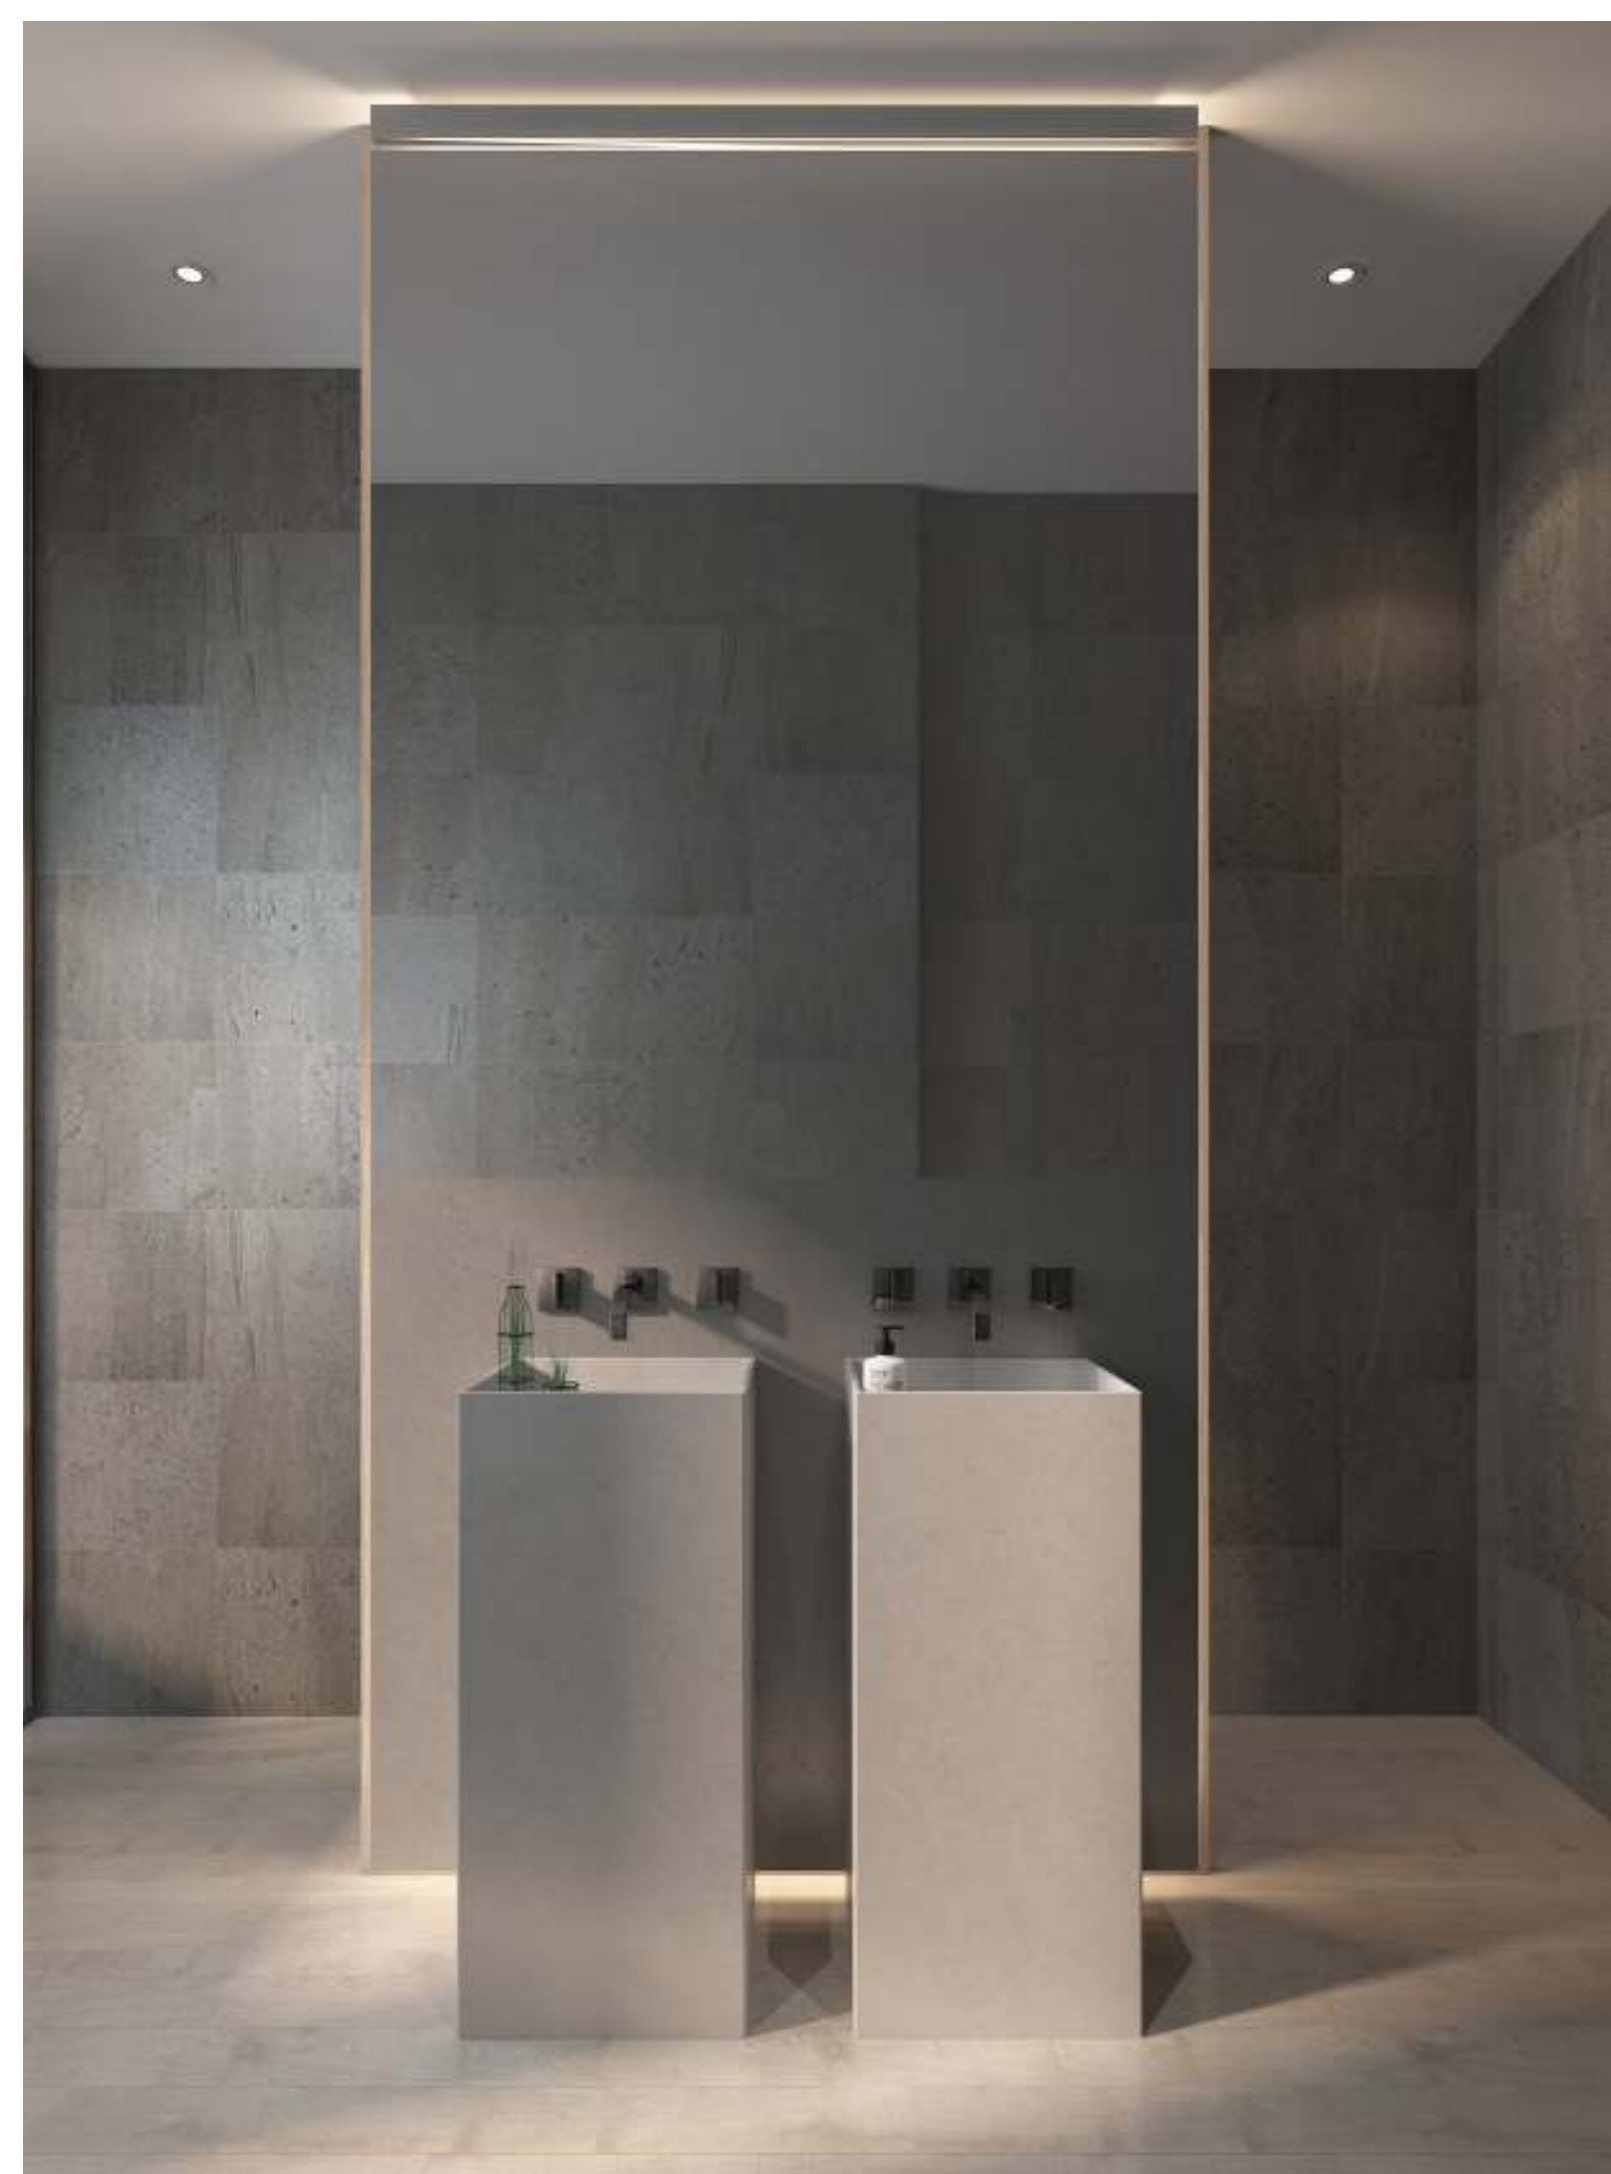

Model	Size:LxWxHmm	Est Wt
CS0077	815x320x140mm	20KG

Pedstal Basin

Pedestal basin clingy metope, maximum ground liberated space, make the use of space more flexible and human nature.

Model	Size:LxWxHmm	Est Wt
CS0046	400x400x850mm	61KG

Pedestal basin clingy metope, maximum ground liberated space, make the use of space more flexible and human nature.

Model	Size:LxWxHmm	Est Wt
CS0049	280x245x900mm	25KG

Pedstal Basin

Pedestal basin clingy metope, maximum ground liberated space, make the use of space more flexible and human nature.