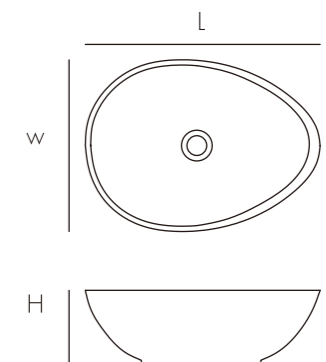

Model	Size:LxWxHmm	Est Wt
CS0033	534x390x165mm	10KG