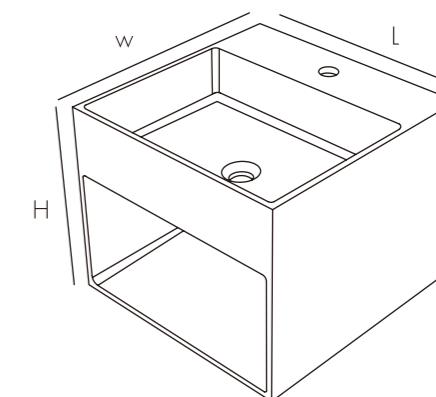

Model	Size:LxWxHmm	Est Wt
CS0047	480x480x390mm	32KG