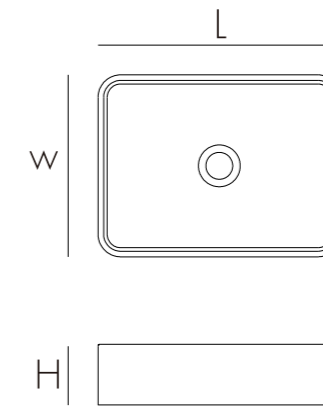

457/593/803/994/1194

Model	Size:LxWxHmm	Est Wt
CS0039	457x457x110mm	15KG
CS0063	592x460x110mm	24KG
CS0064	802x460x110mm	33KG
CS0065	992x460x110mm	38KG
CS0066	1192x460x110mm	46KG

Model	Size:LxWxHmm	Est Wt
CS0067	1192x460x110mm	49KG

Model	Size:LxWxHmm	Est Wt
CS0057	Ø390X150	11KG

Above counter Basin

A countertop concrete washbasin is popular for its absolute simplicity and pure form. A timeless choice of basin with skinny walls and easy maintenance.

Model	Size:LxWxHmm	Est Wt
CS0058	∅390X300	16.2KG

Model	Size:LxWxHmm	Est Wt
CS0079	406.4x304.8x101.6mm	9KG

Model	Size:LxWxHmm	Est Wt
CS0080	482.6x355.6x101.6mm	12.5KG

Model	Size:LxWxHmm	Est Wt
CS0081	584.2x355.6x101.6mm	15KG

Model	Size:LxWxHmm	Est Wt
CS0072	604x420x190mm	18.8KG

in-counter Basin

The sink is flush with the countertop. The installation is seamless, almost no dead Angle and drop. Visually, it is more unified and beautiful.