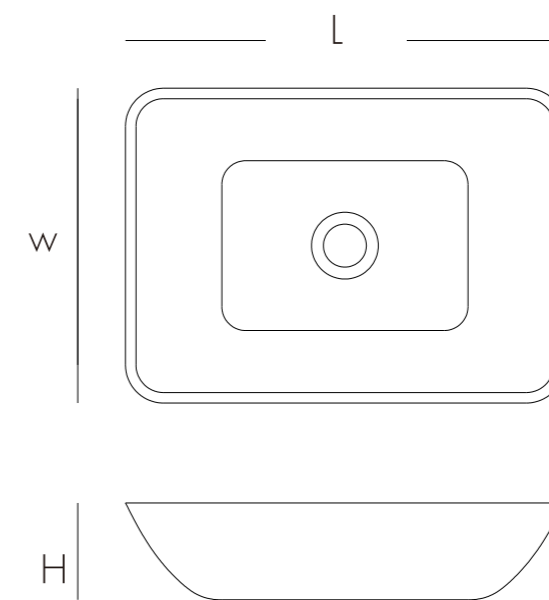

Model	Size:LxWxHmm	Est Wt
CS0003	φ 425x100mm	10kg
CS0015	φ 390x120mm	10kg

Above counter Basin

A countertop concrete washbasin is popular for its absolute simplicity and pure form. A timeless choice of basin with skinny walls and easy maintenance.

Model	Size:LxWxHmm	Est Wt
CS0004	548x348x185mm	13KG

Above counter Basin

A countertop concrete washbasin is popular for its absolute simplicity and pure form. A timeless choice of basin with skinny walls and easy maintenance.

Model	Size:LxWxHmm	Est Wt
CS0005	565x370x120mm	7KG

Model	Size:LxWxHmm	Est Wt
CS0082	460x330x102mm	6.5KG

Above counter Basin

A countertop concrete washbasin is popular for its absolute simplicity and pure form. A timeless choice of basin with skinny walls and easy maintenance.