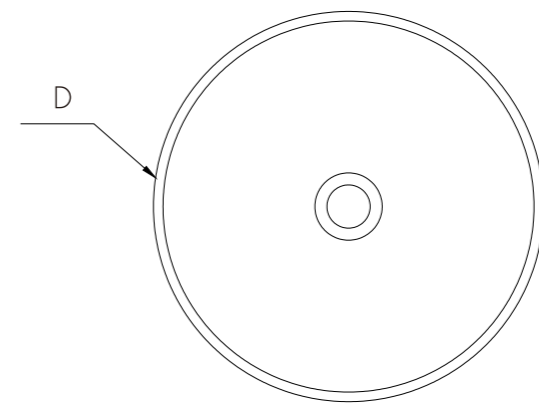

Model	Size:LxWxHmm	Est Wt
CS0083	Ø 406x127mm	6KG