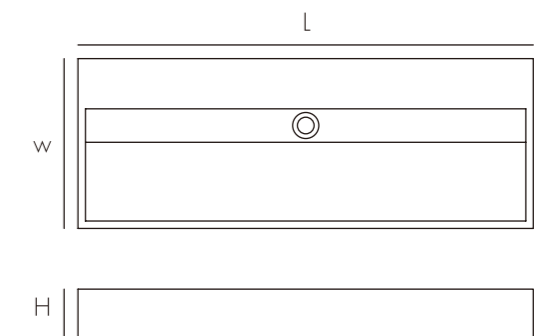

A countertop concrete washbasin is popular for its absolute simplicity and pure form. A timeless choice of basin with skinny walls and easy maintenance.

Model	Size:LxWxHmm	Est Wt
CS0045	1220x457x130 mm	38KG