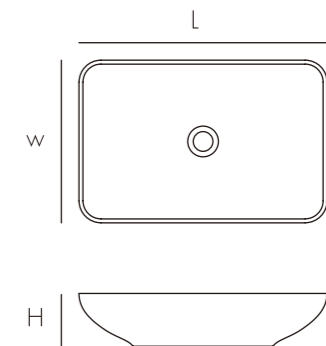

Model	Size:LxWxHmm	Est Wt
CS0005	565x370x120mm	7KG