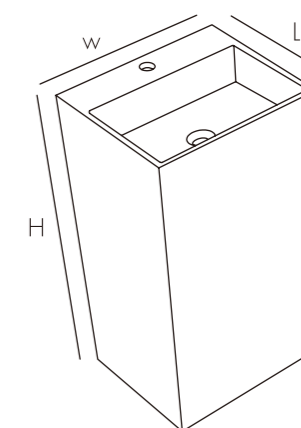

Model	Size:LxWxHmm	Est Wt
CS0077	815x320x140mm	20KG

Pedstal Basin

Pedestal basin clingy metope, maximum ground liberated space, make the use of space more flexible and human nature.

Model	Size:LxWxHmm	Est Wt
CS0046	400x400x850mm	61KG

Pedestal basin clingy metope, maximum ground liberated space, make the use of space more flexible and human nature.

Model	Size:LxWxHmm	Est Wt
CS0049	280x245x900mm	25KG

Pedstal Basin

Pedestal basin clingy metope, maximum ground liberated space, make the use of space more flexible and human nature.

C20 C21 C22 C23 C2

TUB-5001

Model	Size:LxWxHmm	Est Wt
TUB5001	1600x975x580mm	- KG

Model	Size:LxWxHmm
TUB5002	1500x750x520mm

CTR-1001

Size:595x168x18m

commodity shelf

CTR-1002