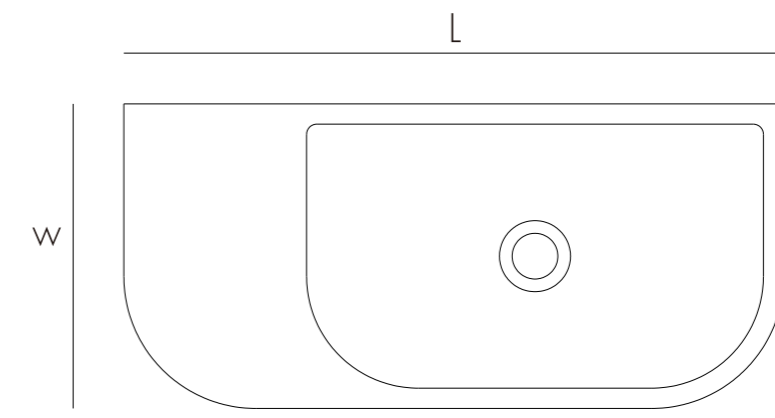

Model	Size:LxWxHmm	Est Wt
CS0052	1420x460x200mm	66KG

Wall-hung Basin

Model	Size:LxVxHmm	N.W
CS0052	1600x460x130mm	54KG

These wall-mounted concrete basins are characterised by their perfect flatness, finish and detail. Seamless design results in a clean look for your bathroom with no basin edges to trap water.

Model	Size:LxWxHmm	Est Wt
CS0040	200x200x300mm	8KG
CS0054	400x250x300mm	15KG

Model	Size:LxWxHmm	Est Wt
CS0061	650x300x200mm	23KG

Model	Size:LxWxHmm	Est Wt
CS0068	750x405x120mm	18.5KG

Model	Size:LxWxHmm	Est Wt
CS0078	465x360x119mm	12.5KG