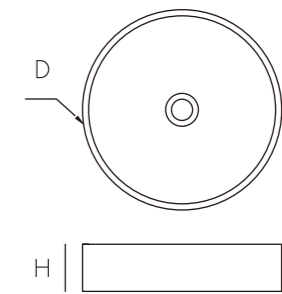

Model	Size:LxWxHmm	Est Wt
CS0003	φ 425x100mm	10kg
CS0015	φ 390x120mm	10kg

Above counter Basin

A countertop concrete washbasin is popular for its absolute simplicity and pure form. A timeless choice of basin with skinny walls and easy maintenance.