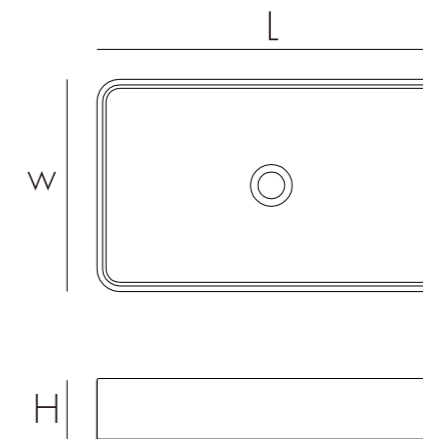

457/593/803/994/1194

Model	Size:LxWxHmm	Est Wt
CS0039	457x457x110mm	15KG
CS0063	592x460x110mm	24KG
CS0064	802x460x110mm	33KG
CS0065	992x460x110mm	38KG
CS0066	1192x460x110mm	46KG

Model	Size:LxWxHmm	Est Wt
CS0067	1192x460x110mm	49KG

Model	Size:LxWxHmm	Est Wt
CS0058	∅390X300	16.2KG

Model	Size:LxWxHmm	Est Wt
CS0079	406.4x304.8x101.6mm	9KG

Model	Size:LxWxHmm	Est Wt
CS0080	482.6x355.6x101.6mm	12.5KG

Model	Size:LxWxHmm	Est Wt
CS0081	584.2x355.6x101.6mm	15KG

Model	Size:LxWxHmm	Est Wt
CS0072	604x420x190mm	18.8KG

in-counter Basin

The sink is flush with the countertop. The installation is seamless, almost no dead Angle and drop. Visually, it is more unified and beautiful.

Model	Size:LxWxHmm	Est Wt
CS0019	595x460x110mm	13KG
CS0022	600x470x125mm	18KG
CS0024	800x470x125mm	24KG
CS0026	1000x470x125mm	29KG

Model	Size:LxWxHmm	Est Wt
CS0029	1200x470x125mm	36KG

The sink is flush with the countertop. The installation is seamless, almost no dead Angle and drop. Visually, it is more unified and beautiful.