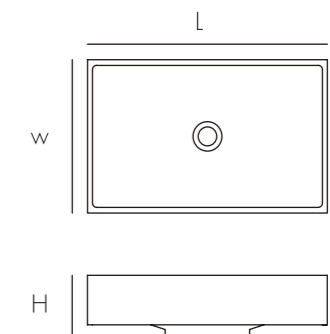

Model	Size:LxWxHmm	Est Wt
CS0008	582x365x145mm	15KG