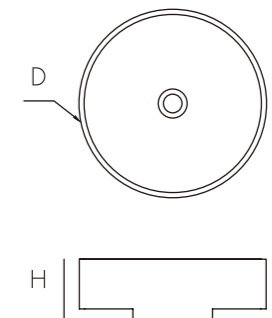

Above counter Basin

A countertop concrete washbasin is popular for its absolute simplicity and pure form. A timeless choice of basin with skinny walls and easy maintenance.

Model	Size:LxWxHmm	Est Wt
CS0007	ø455x145mm	13KG