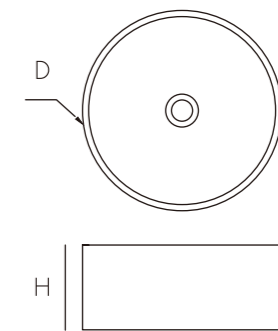

457/593/803/994/1194

Model	Size:LxWxHmm	Est Wt
CS0039	457x457x110mm	15KG
CS0063	592x460x110mm	24KG
CS0064	802x460x110mm	33KG
CS0065	992x460x110mm	38KG
CS0066	1192x460x110mm	46KG

Model	Size:LxWxHmm	Est Wt
CS0067	1192x460x110mm	49KG

Above counter Basin

Model	Size:LxWxHmm	Est Wt
CS0073	587x367x145mm	15.1KG

Above counter Basin

A countertop concrete washbasin is popular for its absolute simplicity and pure form. A timeless choice of basin with skinny walls and easy maintenance.

Model	Size:LxWxHmm	Est Wt
CS0058	∅390X300	16.2KG

Model	Size:LxWxHmm	Est Wt
CS0079	406.4x304.8x101.6mm	9KG

Model	Size:LxWxHmm	Est Wt
CS0080	482.6x355.6x101.6mm	12.5KG

Model	Size:LxWxHmm	Est Wt
CS0081	584.2x355.6x101.6mm	15KG