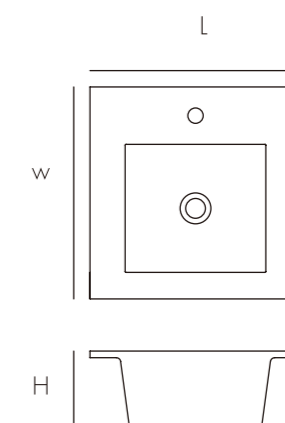

Model	Size:LxWxHmm	Est Wt
CS0058	∅390X300	16.2KG

Model	Size:LxWxHmm	Est Wt
CS0079	406.4x304.8x101.6mm	9KG

Model	Size:LxWxHmm	Est Wt
CS0080	482.6x355.6x101.6mm	12.5KG

Model	Size:LxWxHmm	Est Wt
CS0081	584.2x355.6x101.6mm	15KG

Model	Size:LxWxHmm	Est Wt
CS0072	604x420x190mm	18.8KG

in-counter Basin

The sink is flush with the countertop. The installation is seamless, almost no dead Angle and drop. Visually, it is more unified and beautiful.

Model	Size:LxWxHmm	Est Wt
CS0019	595x460x110mm	13KG
CS0022	600x470x125mm	18KG
CS0024	800x470x125mm	24KG
CS0026	1000x470x125mm	29KG

Model	Size:LxWxHmm	Est Wt
CS0029	1200x470x125mm	36KG

The sink is flush with the countertop. The installation is seamless, almost no dead Angle and drop. Visually, it is more unified and beautiful.

Model	Size:LxWxHmm	Est Wt
CS0048	610x457x148mm	19KG

The basin concrete trough sink becomes the natural focal point of the bathroom, totally capturing a smooth, modern aesthetic - with a specific, rustic sensibility.