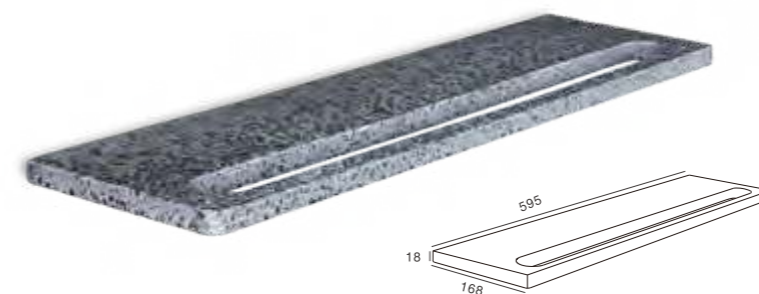

C20 C21 C22 C23 C2

TUB-5001

Model	Size:LxWxHmm	Est Wt
TUB5001	1600x975x580mm	- KG

Model	Size:LxWxHmm
TUB5002	1500x750x520mm

CTR-1001

Size:595x168x18m

commodity shelf

CTR-1002