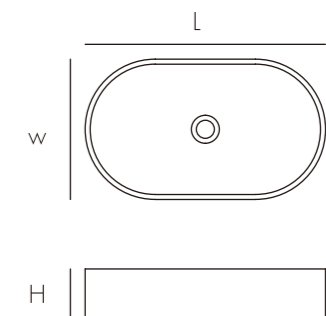

Above counter Basin

A countertop concrete washbasin is popular for its absolute simplicity and pure form. A timeless choice of basin with skinny walls and easy maintenance.

Model	Size:LxWxHmm	Est Wt
CS0010	600x350x120mm	14KG
CS0011	400x280x120mm	8KG
CS0013	600x280x120mm	11KG