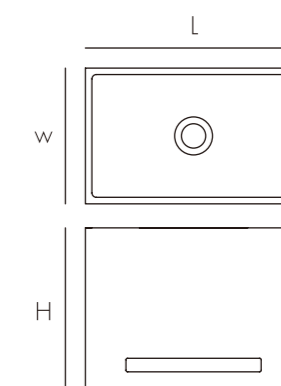

Model	Size:LxWxHmm	Est Wt
CS0047	480x480x390mm	32KG

Wall-hung Basin

These wall-mounted concrete basins are characterised by their perfect flatness, finish and detail. Seamless design results in a clean look for your bathroom with no basin edges to trap water.

Model	Size:LxWxHmm	Est Wt
CS0052	1420x460x200mm	66KG

Wall-hung Basin

Model	Size:LxVxHmm	N.W
CS0052	1600x460x130mm	54KG

These wall-mounted concrete basins are characterised by their perfect flatness, finish and detail. Seamless design results in a clean look for your bathroom with no basin edges to trap water.

Model	Size:LxWxHmm	Est Wt
CS0040	200x200x300mm	8KG
CS0054	400x250x300mm	15KG

Model	Size:LxWxHmm	Est Wt
CS0061	650x300x200mm	23KG

Model	Size:LxWxHmm	Est Wt
CS0068	750x405x120mm	18.5KG

Model	Size:LxWxHmm	Est Wt
CS0078	465x360x119mm	12.5KG