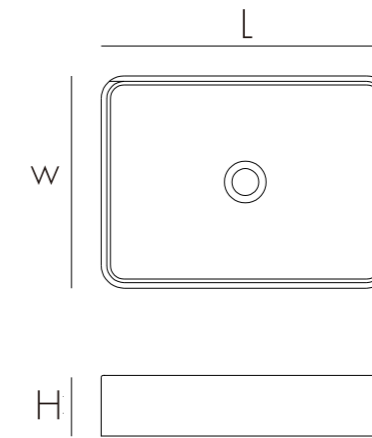

457/593/803/994/1194

Model	Size:LxWxHmm	Est Wt
CS0039	457x457x110mm	15KG
CS0063	592x460x110mm	24KG
CS0064	802x460x110mm	33KG
CS0065	992x460x110mm	38KG
CS0066	1192x460x110mm	46KG

Model	Size:LxWxHmm	Est Wt
CS0067	1192x460x110mm	49KG

Model	Size:LxWxHmm	Est Wt
CS0057	Ø390X150	11KG

Above counter Basin

A countertop concrete washbasin is popular for its absolute simplicity and pure form. A timeless choice of basin with skinny walls and easy maintenance.

Model	Size:LxWxHmm	Est Wt
CS0058	∅390X300	16.2KG

Model	Size:LxWxHmm	Est Wt
CS0079	406.4x304.8x101.6mm	9KG

Model	Size:LxWxHmm	Est Wt
CS0080	482.6x355.6x101.6mm	12.5KG

Model	Size:LxWxHmm	Est Wt
CS0081	584.2x355.6x101.6mm	15KG

Model	Size:LxWxHmm	Est Wt
CS0072	604x420x190mm	18.8KG

in-counter Basin

The sink is flush with the countertop. The installation is seamless, almost no dead Angle and drop. Visually, it is more unified and beautiful.