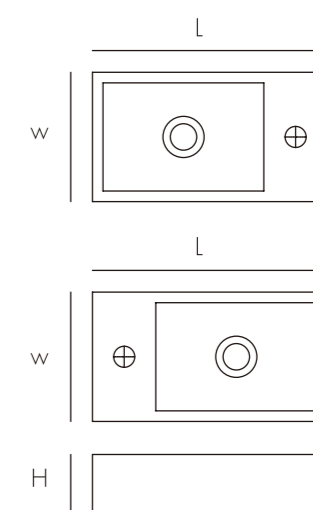

These wall-mounted concrete basins are characterised by their perfect flatness, finish and detail. Seamless design results in a clean look for your bathroom with no basin edges to trap water.

Model	Size:LxWxHmm	Est Wt
CS0018	400x220x100mm	7KG
CS0021	400x220x100mm	7KG