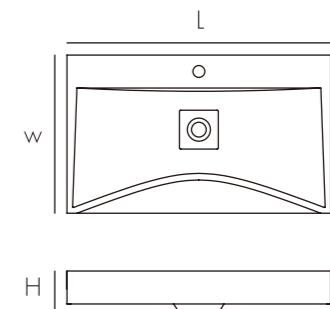

A countertop concrete washbasin is popular for its absolute simplicity and pure form. A timeless choice of basin with skinny walls and easy maintenance.

Model	Size:LxWxHmm	Est Wt
CS0035	800x480x118mm	19KG