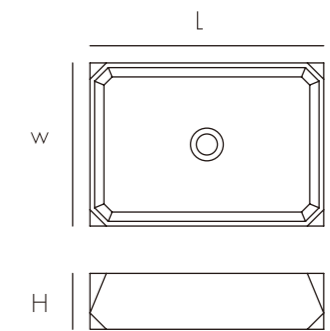

Above counter Basin

A countertop concrete washbasin is popular for its absolute simplicity and pure form. A timeless choice of basin with skinny walls and easy maintenance.

Model	Size:LxWxHmm	Est Wt
CS0031	500x350x120mm	15KG