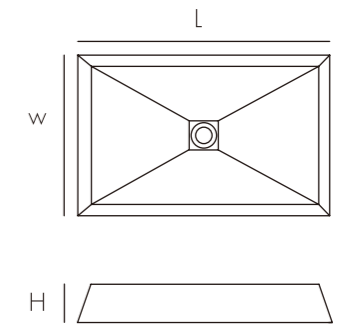

Above counter Basin

A countertop concrete washbasin is popular for its absolute simplicity and pure form. A timeless choice of basin with skinny walls and easy maintenance.

Model	Size:LxWxHmm	Est Wt
CS0002	700X450X108MM	12KG