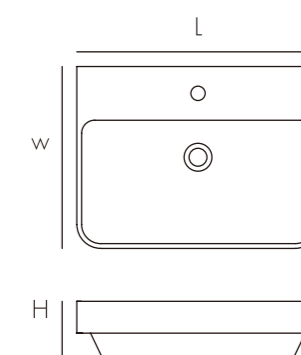

Model	Size:LxWxHmm	Est Wt
CS0058	∅390X300	16.2KG

Model	Size:LxWxHmm	Est Wt
CS0079	406.4x304.8x101.6mm	9KG

Model	Size:LxWxHmm	Est Wt
CS0080	482.6x355.6x101.6mm	12.5KG

Model	Size:LxWxHmm	Est Wt
CS0081	584.2x355.6x101.6mm	15KG

Model	Size:LxWxHmm	Est Wt
CS0072	604x420x190mm	18.8KG

in-counter Basin

The sink is flush with the countertop. The installation is seamless, almost no dead Angle and drop. Visually, it is more unified and beautiful.

Model	Size:LxWxHmm	Est Wt
CS0019	595x460x110mm	13KG
CS0022	600x470x125mm	18KG
CS0024	800x470x125mm	24KG
CS0026	1000x470x125mm	29KG

Model	Size:LxWxHmm	Est Wt
CS0029	1200x470x125mm	36KG

The sink is flush with the countertop. The installation is seamless, almost no dead Angle and drop. Visually, it is more unified and beautiful.

Model	Size:LxWxHmm	Est Wt
CS0048	610x457x148mm	19KG

The basin concrete trough sink becomes the natural focal point of the bathroom, totally capturing a smooth, modern aesthetic - with a specific, rustic sensibility.