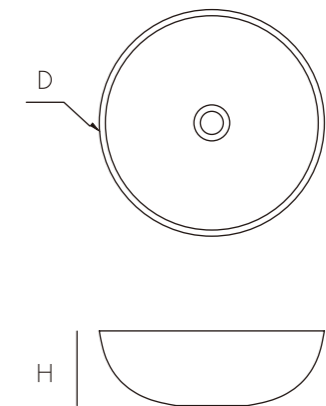

Above counter Basin

A countertop concrete washbasin is popular for its absolute simplicity and pure form. A timeless choice of basin with skinny walls and easy maintenance.

Model	Size:LxWxHmm	Est Wt
CS0053	Ø 440x145mm	8KG