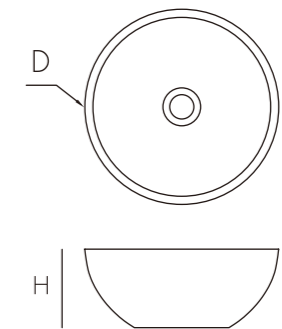

Model	Size:LxWxHmm	Est Wt
CS0034	φ 225x155mm	4KG
CS0037	φ 360x145mm	7KG
CS0038	φ 360x275mm	13KG