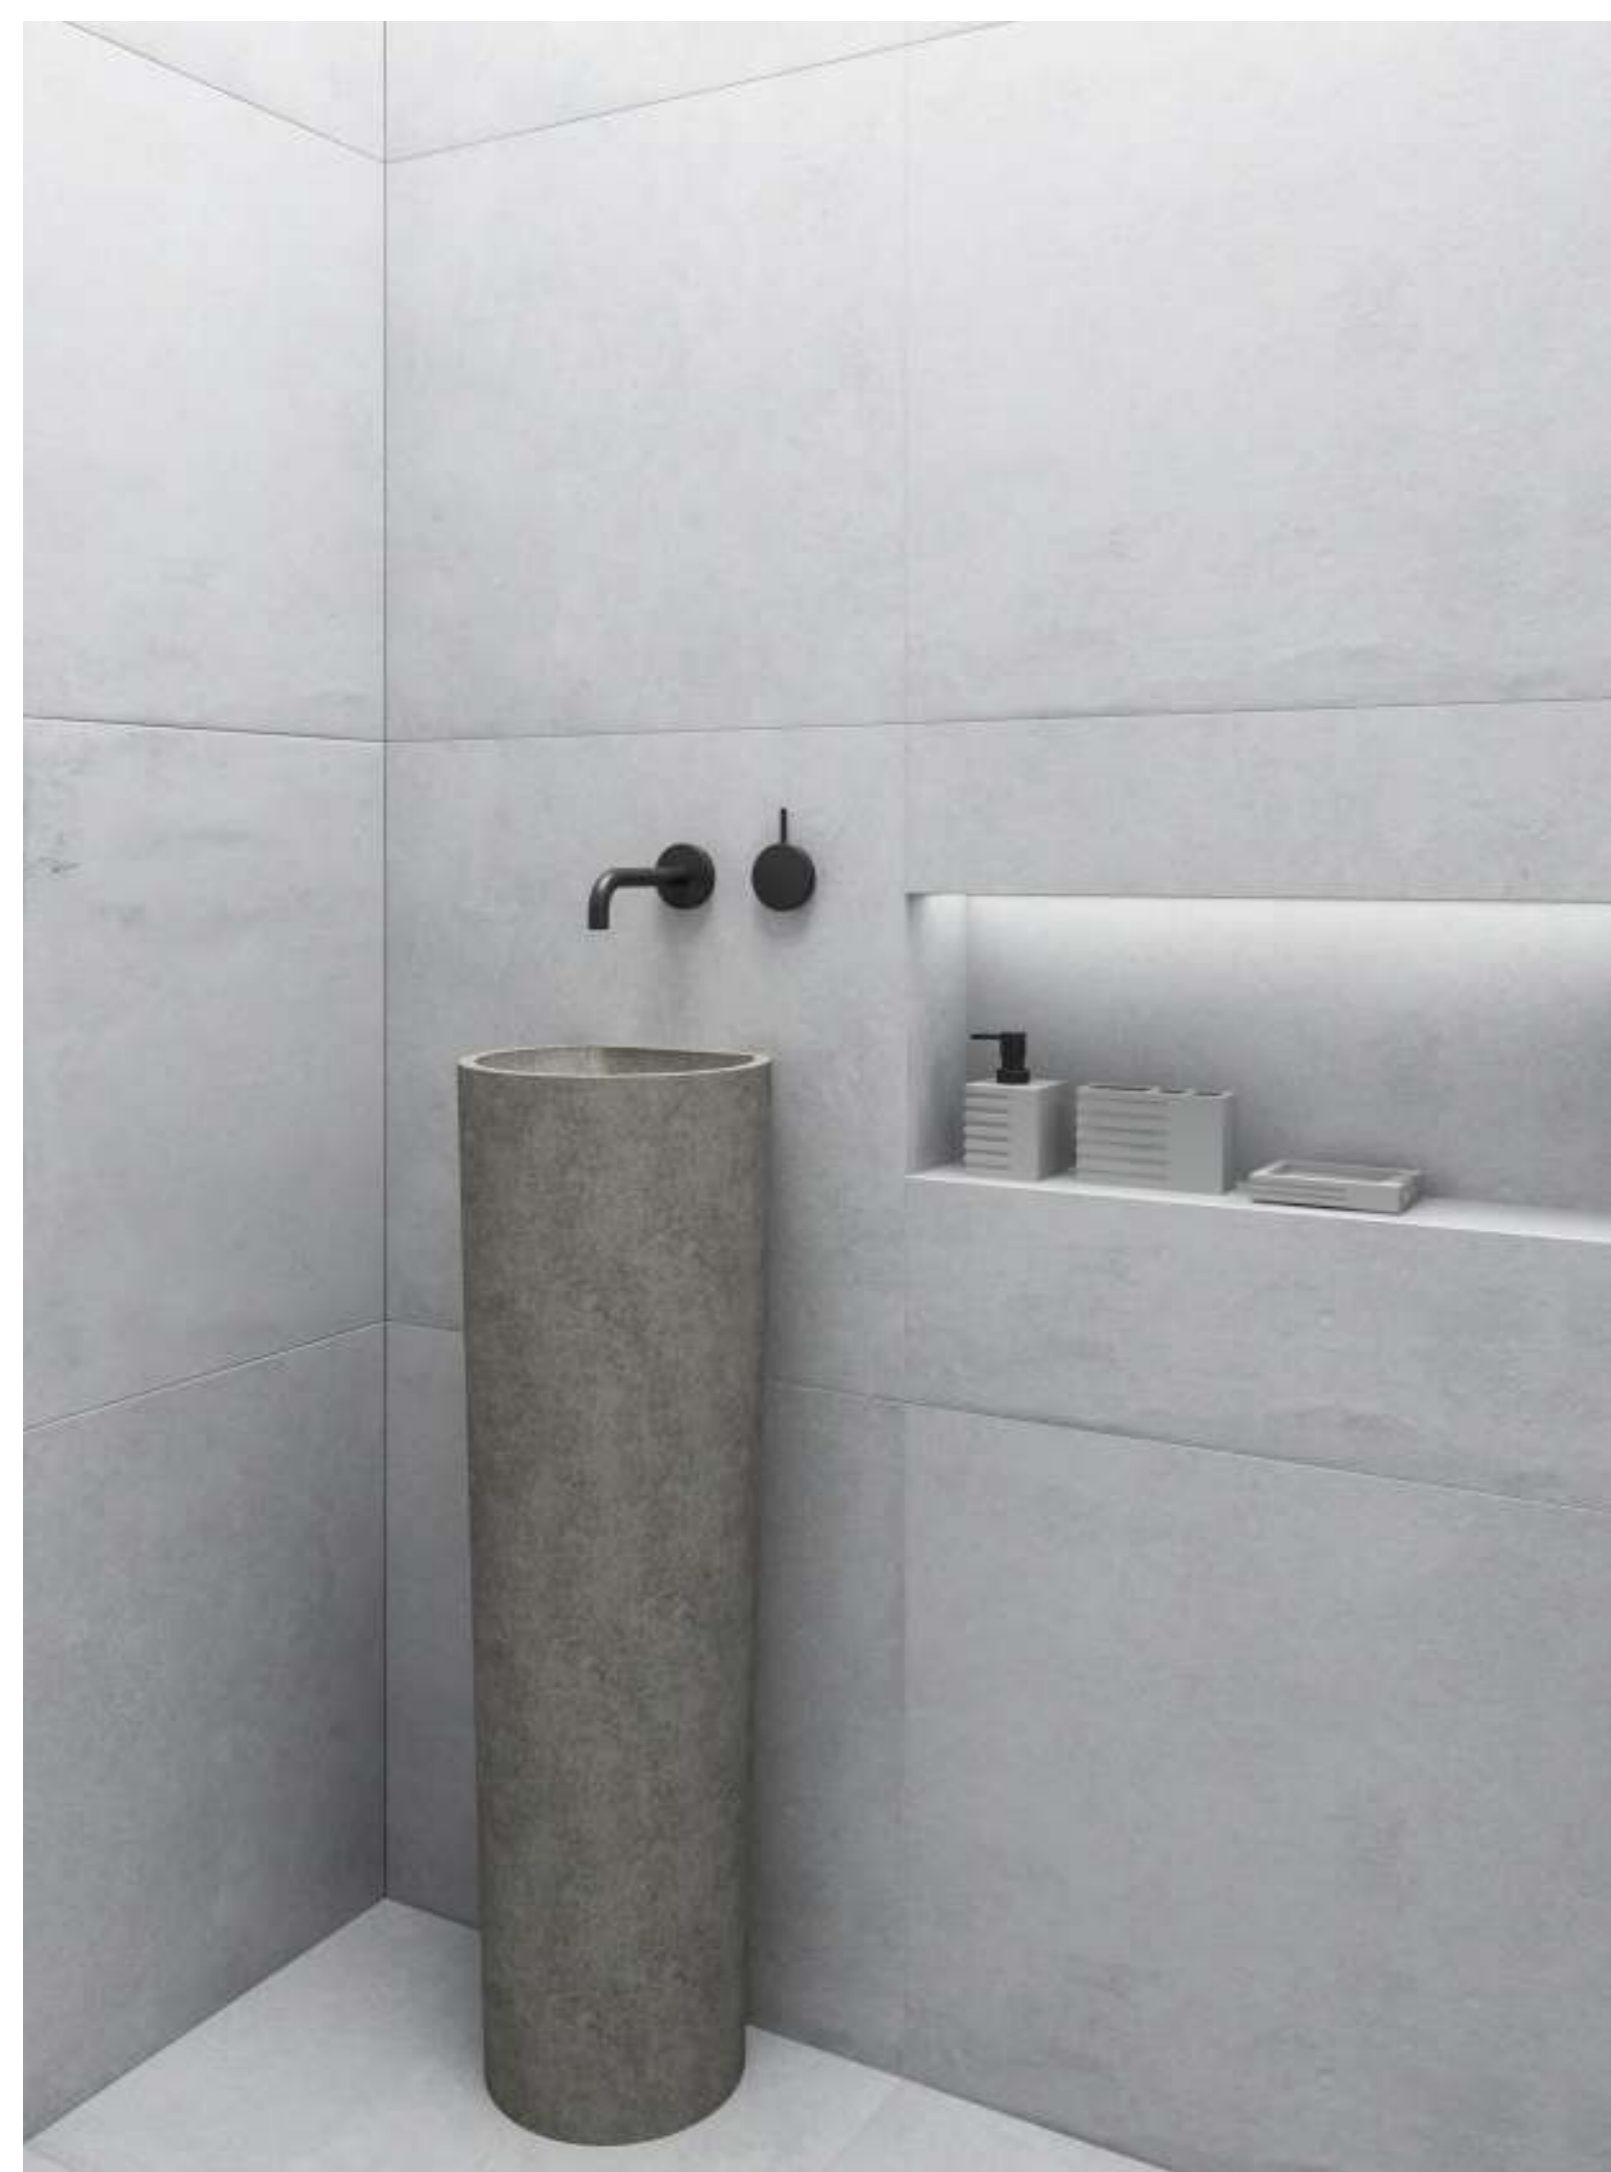

Model	Size:LxWxHmm	Est Wt
CS0077	815x320x140mm	20KG

Pedstal Basin

Pedestal basin clingy metope, maximum ground liberated space, make the use of space more flexible and human nature.

Model	Size:LxWxHmm	Est Wt
CS0046	400x400x850mm	61KG

Pedestal basin clingy metope, maximum ground liberated space, make the use of space more flexible and human nature.

Model	Size:LxWxHmm	Est Wt
CS0049	280x245x900mm	25KG

Pedstal Basin

Pedestal basin clingy metope, maximum ground liberated space, make the use of space more flexible and human nature.