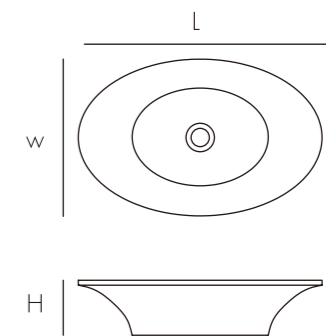

Model	Size:LxWxHmm	Est Wt
CS0005	565x370x120mm	7KG

Model	Size:LxWxHmm	Est Wt
CS0082	460x330x102mm	6.5KG

Above counter Basin

A countertop concrete washbasin is popular for its absolute simplicity and pure form. A timeless choice of basin with skinny walls and easy maintenance.