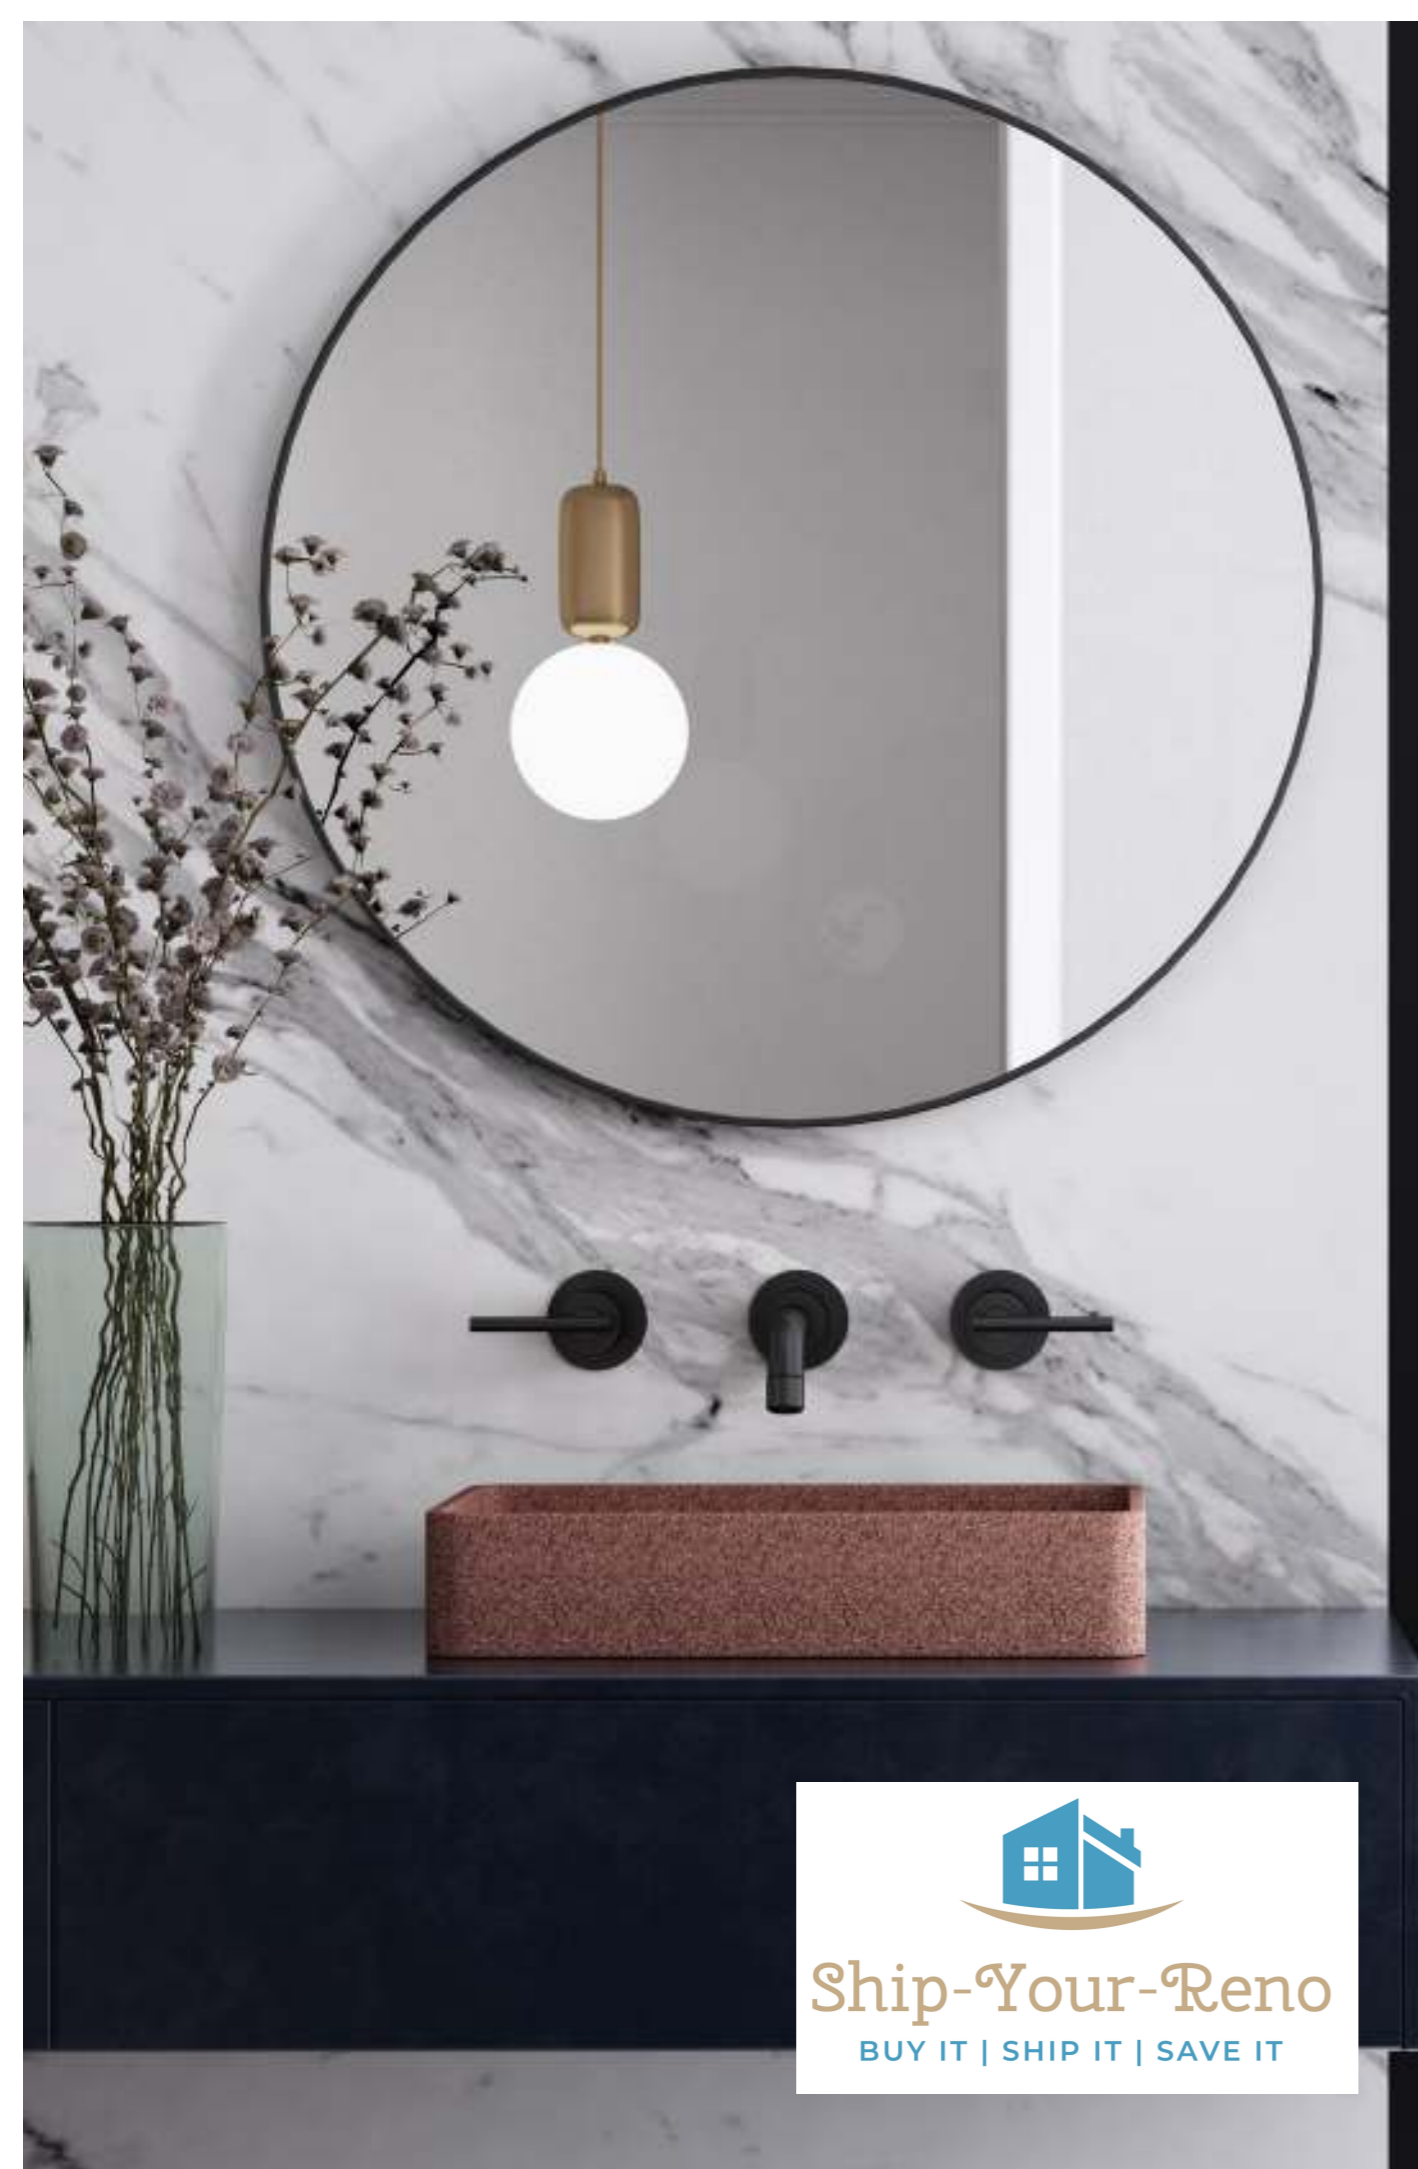

Above counter Basin

A countertop concrete washbasin is popular for its absolute simplicity and pure form. A timeless choice of basin with skinny walls and easy maintenance.

Model	Size:LxWxHmm	Est Wt
CS0001	506x326x100mm	11KG
CS0009	390x390x120mm	12KG
CS0012	400x280x120mm	8KG
CS0014	600x280x120mm	11KG
CS0016	500x325x120mm	13KG
CS0050	360x360x120mm	10KG

Ship-Your-Reno
BUY IT | SHIP IT | SAVE IT

Above counter Basin

A countertop concrete washbasin is popular for its absolute simplicity and pure form. A timeless choice of basin with skinny walls and easy maintenance.