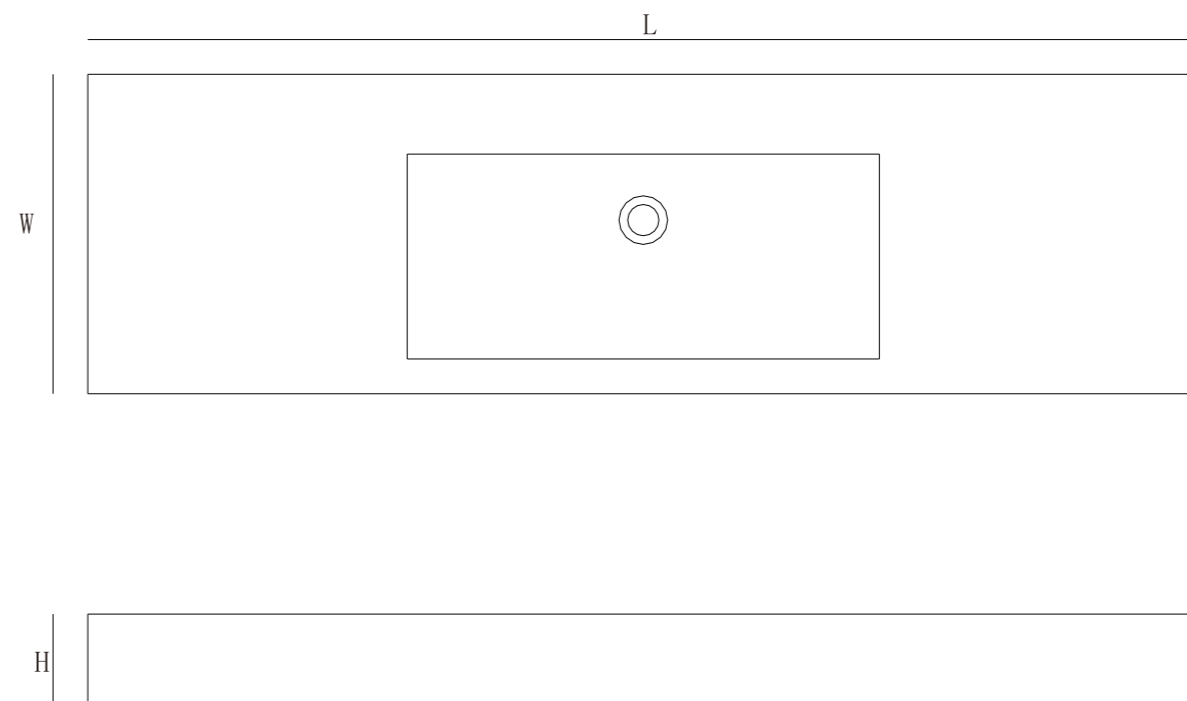

Wall-hung Basin

Model	Size:LxVxHmm	N.W
CS0052	1600x460x130mm	54KG