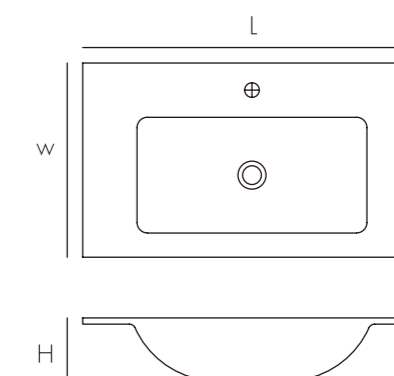

The basin concrete trough sink becomes the natural focal point of the bathroom, totally capturing a smooth, modern aesthetic - with a specific, rustic sensibility.

Model	Size:LxWxHmm	Est Wt
CS0042	810x465x148mm	18KG