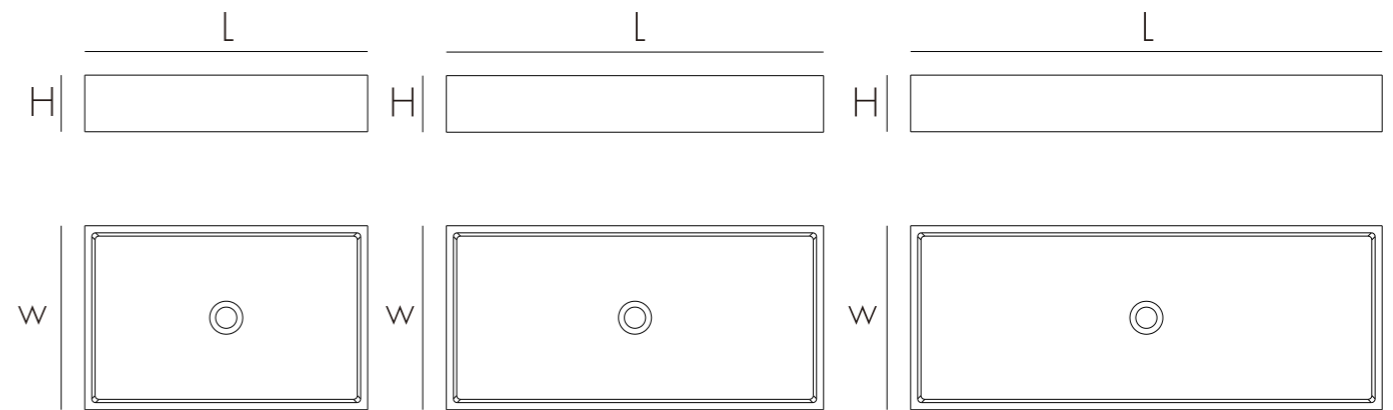

Above counter Basin

Model	Size:LxWxHmm	Est Wt	Model	Size:LxWxHmm	Est Wt	Model	Size:LxWxHmm	Est Wt
CS0069	600x390x120mm	20KG	CS0070	800x390x120mm	20KG	CS0071	1000x390x120mm	20KG