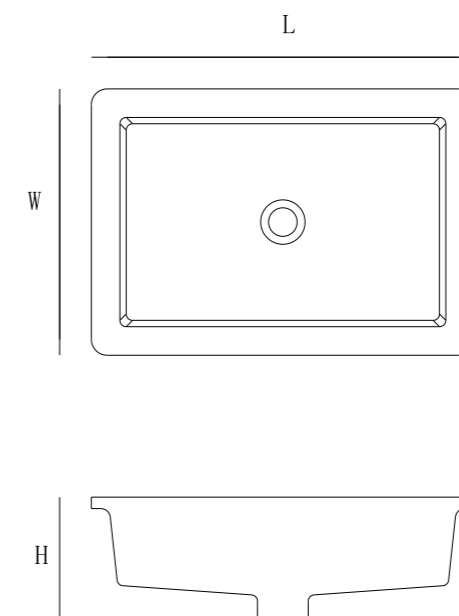

Model	Size:LxWxHmm	Est Wt
CS0058	∅390X300	16.2KG

Model	Size:LxWxHmm	Est Wt
CS0079	406.4x304.8x101.6mm	9KG

Model	Size:LxWxHmm	Est Wt
CS0080	482.6x355.6x101.6mm	12.5KG

Model	Size:LxWxHmm	Est Wt
CS0081	584.2x355.6x101.6mm	15KG

Model	Size:LxWxHmm	Est Wt
CS0072	604x420x190mm	18.8KG

in-counter Basin

The sink is flush with the countertop. The installation is seamless, almost no dead Angle and drop. Visually, it is more unified and beautiful.

Model	Size:LxWxHmm	Est Wt
CS0019	595x460x110mm	13KG
CS0022	600x470x125mm	18KG
CS0024	800x470x125mm	24KG
CS0026	1000x470x125mm	29KG

Model	Size:LxWxHmm	Est Wt
CS0029	1200x470x125mm	36KG

The sink is flush with the countertop. The installation is seamless, almost no dead Angle and drop. Visually, it is more unified and beautiful.