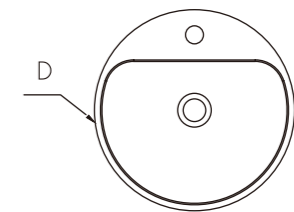

Model	Size:LxWxHmm	Est Wt
CS0074	Ø362x145mm	6.2KG

Model	Size:LxWxHmm	Est Wt
CS0075	Ø227x155mm	3.5KG

Above counter Basin

A countertop concrete washbasin is popular for its absolute simplicity and pure form. A timeless choice of basin with skinny walls and easy maintenance.