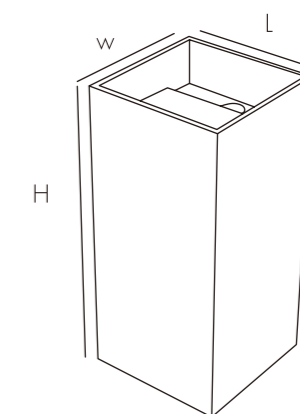

Model	Size:LxWxHmm	Est Wt
CS0052	1420x460x200mm	66KG

Wall-hung Basin

Model	Size:LxVxHmm	N.W
CS0052	1600x460x130mm	54KG

These wall-mounted concrete basins are characterised by their perfect flatness, finish and detail. Seamless design results in a clean look for your bathroom with no basin edges to trap water.

Model	Size:LxWxHmm	Est Wt
CS0040	200x200x300mm	8KG
CS0054	400x250x300mm	15KG

Model	Size:LxWxHmm	Est Wt
CS0061	650x300x200mm	23KG

Model	Size:LxWxHmm	Est Wt
CS0068	750x405x120mm	18.5KG

Model	Size:LxWxHmm	Est Wt
CS0078	465x360x119mm	12.5KG

Model	Size:LxWxHmm	Est Wt
CS0077	815x320x140mm	20KG

Pedstal Basin

Pedestal basin clingy metope, maximum ground liberated space, make the use of space more flexible and human nature.

Model	Size:LxWxHmm	Est Wt
CS0046	400x400x850mm	61KG