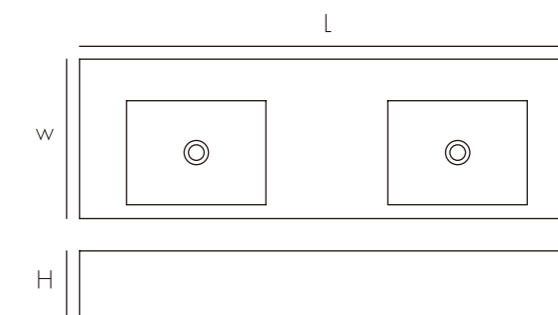

These wall-mounted concrete basins are characterised by their perfect flatness, finish and detail. Seamless design results in a clean look for your bathroom with no basin edges to trap water.

Model	Size:LxWxHmm	Est Wt
CS0052	1420x460x200mm	66KG