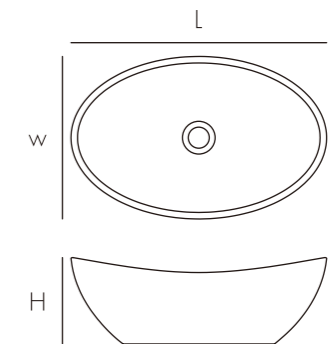

Model	Size:LxWxHmm	Est Wt
CS0002	700X450X108MM	12KG

Above counter Basin

A countertop concrete washbasin is popular for its absolute simplicity and pure form. A timeless choice of basin with skinny walls and easy maintenance.

Model	Size:LxWxHmm	Est Wt
CS0003	φ 425x100mm	10kg
CS0015	φ 390x120mm	10kg

Above counter Basin

A countertop concrete washbasin is popular for its absolute simplicity and pure form. A timeless choice of basin with skinny walls and easy maintenance.