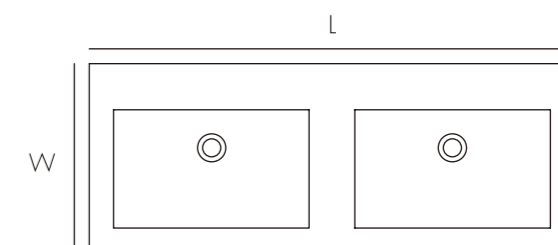

Model	Size:LxWxHmm	Est Wt
CS0029	1200x470x125mm	36KG