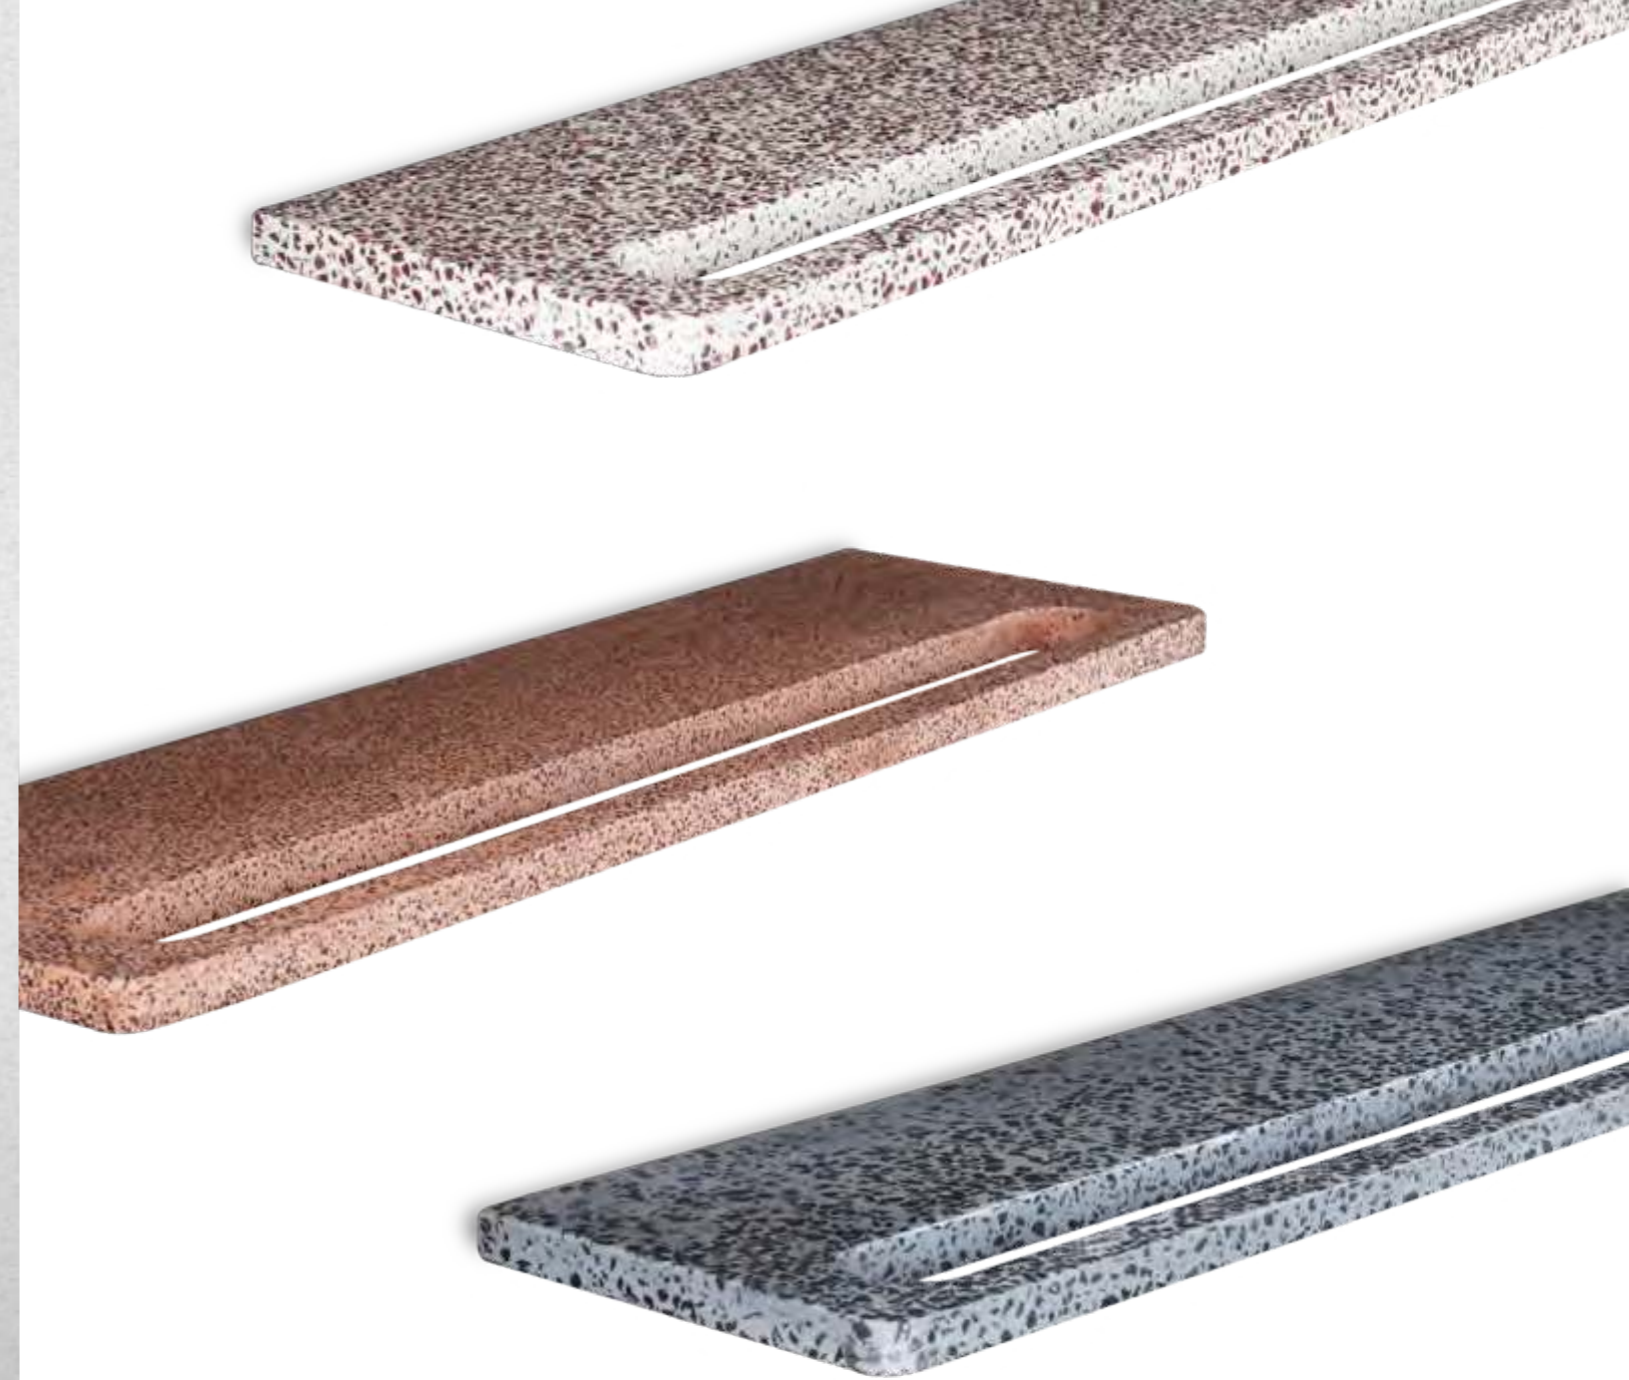

C20 C21 C22 C23 C2

TUB-5001

Model	Size:LxWxHmm	Est Wt
TUB5001	1600x975x580mm	- KG

Model	Size:LxWxHmm
TUB5002	1500x750x520mm

CTR-1001

Size:595x168x18m

commodity shelf

CTR-1002