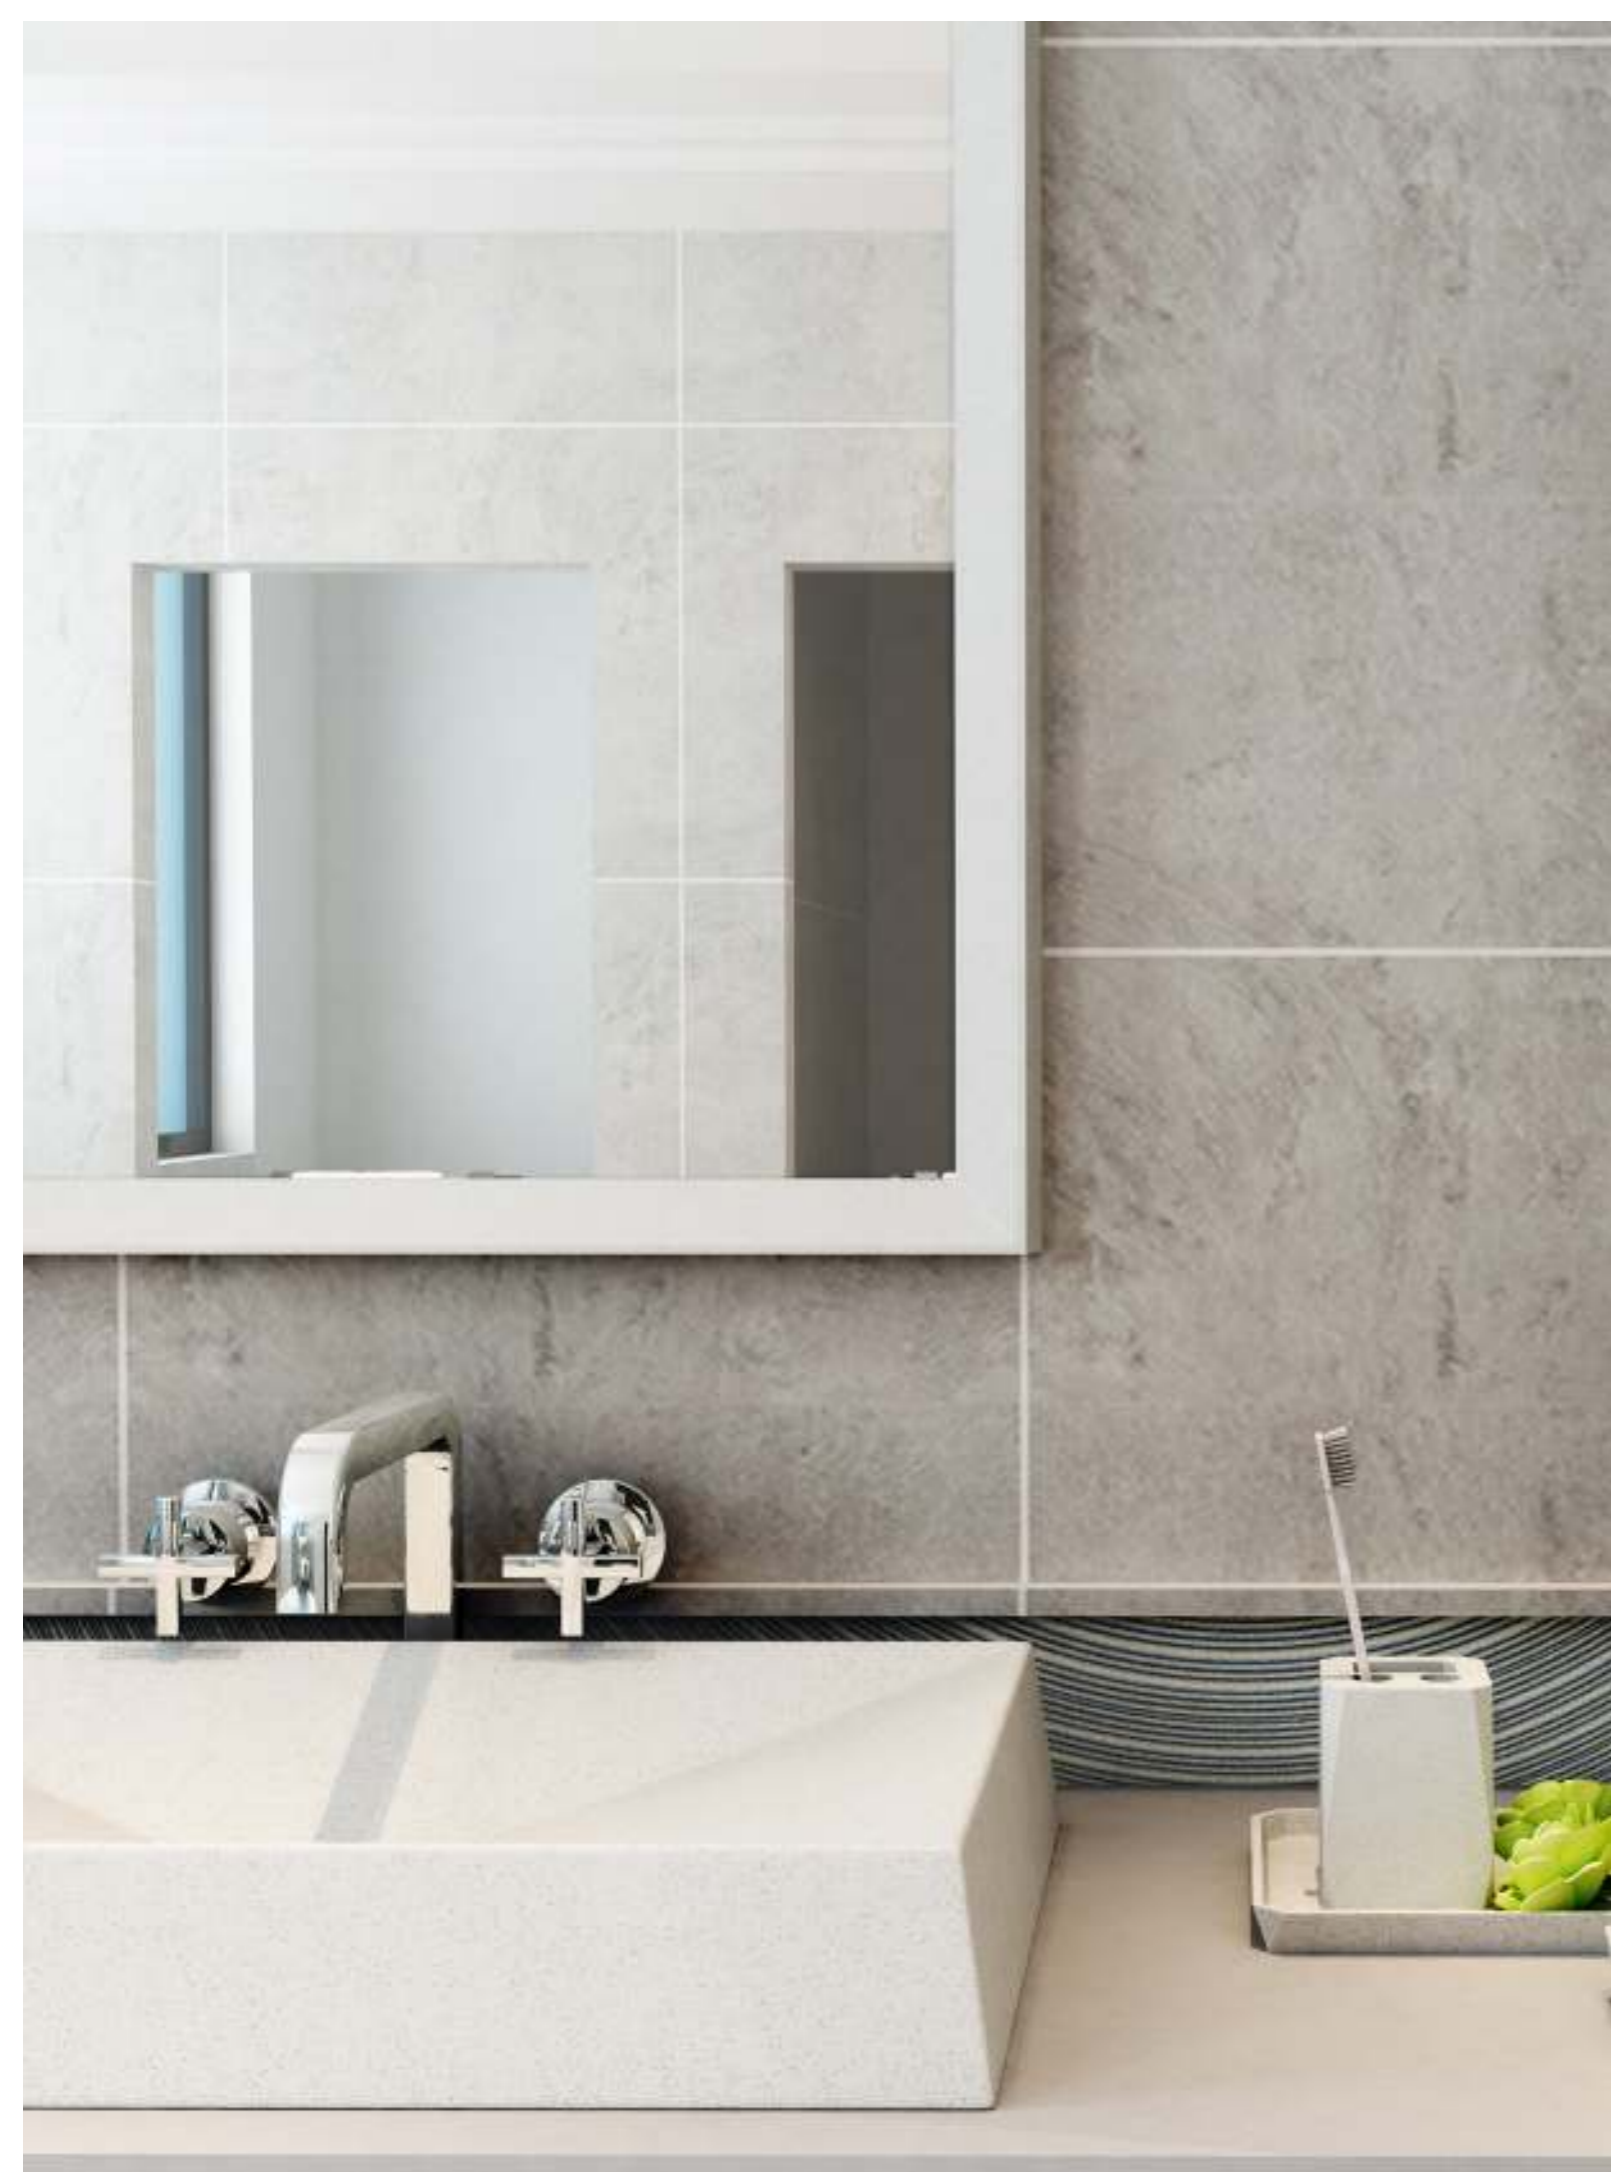

Above counter Basin

A countertop concrete washbasin is popular for its absolute simplicity and pure form. A timeless choice of basin with skinny walls and easy maintenance.

Model	Size:LxWxHmm	Est Wt
CS0001	506x326x100mm	11KG
CS0009	390x390x120mm	12KG
CS0012	400x280x120mm	8KG
CS0014	600x280x120mm	11KG
CS0016	500x325x120mm	13KG
CS0050	360x360x120mm	10KG

Ship-Your-Reno
BUY IT | SHIP IT | SAVE IT

Above counter Basin

A countertop concrete washbasin is popular for its absolute simplicity and pure form. A timeless choice of basin with skinny walls and easy maintenance.

Model	Size:LxWxHmm	Est Wt
CS0002	700X450X108MM	12KG

Above counter Basin

A countertop concrete washbasin is popular for its absolute simplicity and pure form. A timeless choice of basin with skinny walls and easy maintenance.

Model	Size:LxWxHmm	Est Wt
CS0003	φ 425x100mm	10kg
CS0015	φ 390x120mm	10kg

Above counter Basin

A countertop concrete washbasin is popular for its absolute simplicity and pure form. A timeless choice of basin with skinny walls and easy maintenance.