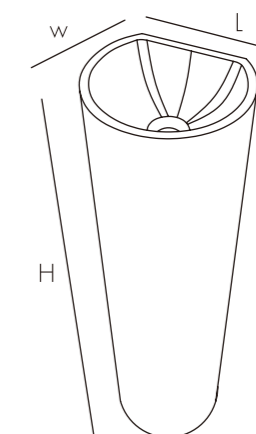

Model	Size:LxWxHmm	Est Wt
CS0040	200x200x300mm	8KG
CS0054	400x250x300mm	15KG

Model	Size:LxWxHmm	Est Wt
CS0061	650x300x200mm	23KG

Model	Size:LxWxHmm	Est Wt
CS0068	750x405x120mm	18.5KG

Model	Size:LxWxHmm	Est Wt
CS0078	465x360x119mm	12.5KG

Model	Size:LxWxHmm	Est Wt
CS0077	815x320x140mm	20KG

Pedstal Basin

Pedestal basin clingy metope, maximum ground liberated space, make the use of space more flexible and human nature.

Model	Size:LxWxHmm	Est Wt
CS0046	400x400x850mm	61KG

Pedestal basin clingy metope, maximum ground liberated space, make the use of space more flexible and human nature.

Model	Size:LxWxHmm	Est Wt
CS0049	280x245x900mm	25KG

Pedstal Basin

Pedestal basin clingy metope, maximum ground liberated space, make the use of space more flexible and human nature.