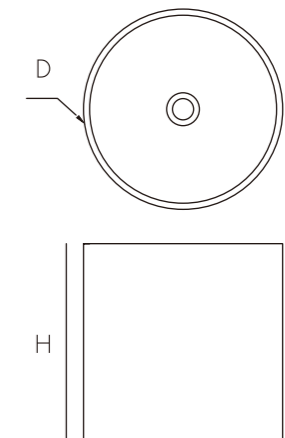

457/593/803/994/1194

Model	Size:LxWxHmm	Est Wt
CS0039	457x457x110mm	15KG
CS0063	592x460x110mm	24KG
CS0064	802x460x110mm	33KG
CS0065	992x460x110mm	38KG
CS0066	1192x460x110mm	46KG

Model	Size:LxWxHmm	Est Wt
CS0067	1192x460x110mm	49KG

Above counter Basin

Model	Size:LxWxHmm	Est Wt
CS0073	587x367x145mm	15.1KG

Above counter Basin

A countertop concrete washbasin is popular for its absolute simplicity and pure form. A timeless choice of basin with skinny walls and easy maintenance.

Model	Size:LxWxHmm	Est Wt
CS0058	∅390X300	16.2KG

Model	Size:LxWxHmm	Est Wt
CS0079	406.4x304.8x101.6mm	9KG

Model	Size:LxWxHmm	Est Wt
CS0080	482.6x355.6x101.6mm	12.5KG

Model	Size:LxWxHmm	Est Wt
CS0081	584.2x355.6x101.6mm	15KG

Model	Size:LxWxHmm	Est Wt
CS0072	604x420x190mm	18.8KG

in-counter Basin

The sink is flush with the countertop. The installation is seamless, almost no dead Angle and drop. Visually, it is more unified and beautiful.