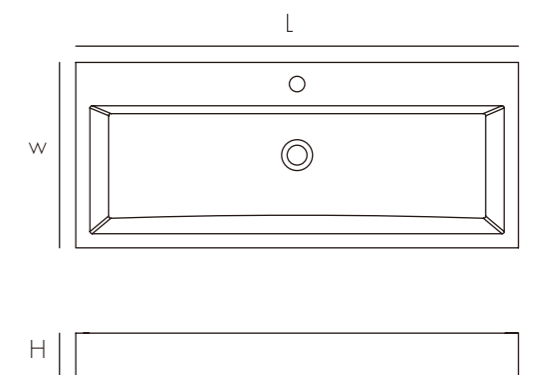

Model	Size:LxWxHmm	Est Wt
CS0036	1000x420x100mm	31KG