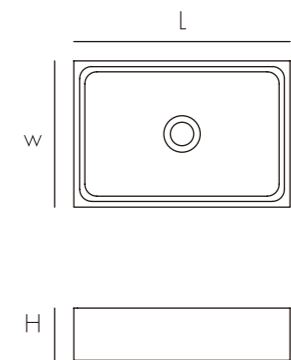

Model	Size:LxWxHmm	Est Wt
CS0056	415x280x100mm	10KG