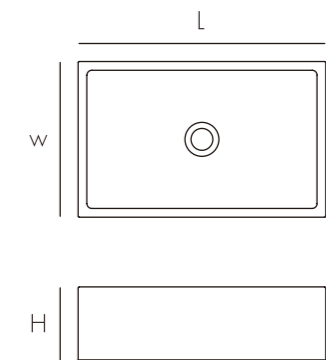

Model	Size:LxWxHmm	Est Wt
CS0045	1220x457x130 mm	38KG

Above counter Basin

A countertop concrete washbasin is popular for its absolute simplicity and pure form. A timeless choice of basin with skinny walls and easy maintenance.

Model	Size:LxWxHmm	Est Wt
CS0055	510x320x150mm	18KG

Above counter Basin

Model	Size:LxWxHmm	Est Wt	Model	Size:LxWxHmm	Est Wt	Model	Size:LxWxHmm	Est Wt
CS0069	600x390x120mm	20KG	CS0070	800x390x120mm	20KG	CS0071	1000x390x120mm	20KG