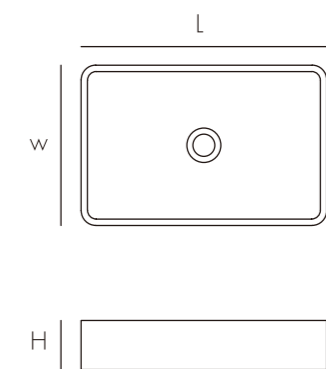

Above counter Basin

A countertop concrete washbasin is popular for its absolute simplicity and pure form. A timeless choice of basin with skinny walls and easy maintenance.

Model	Size:LxWxHmm	Est Wt
CS0001	506x326x100mm	11KG
CS0009	390x390x120mm	12KG
CS0012	400x280x120mm	8KG
CS0014	600x280x120mm	11KG
CS0016	500x325x120mm	13KG
CS0050	360x360x120mm	10KG