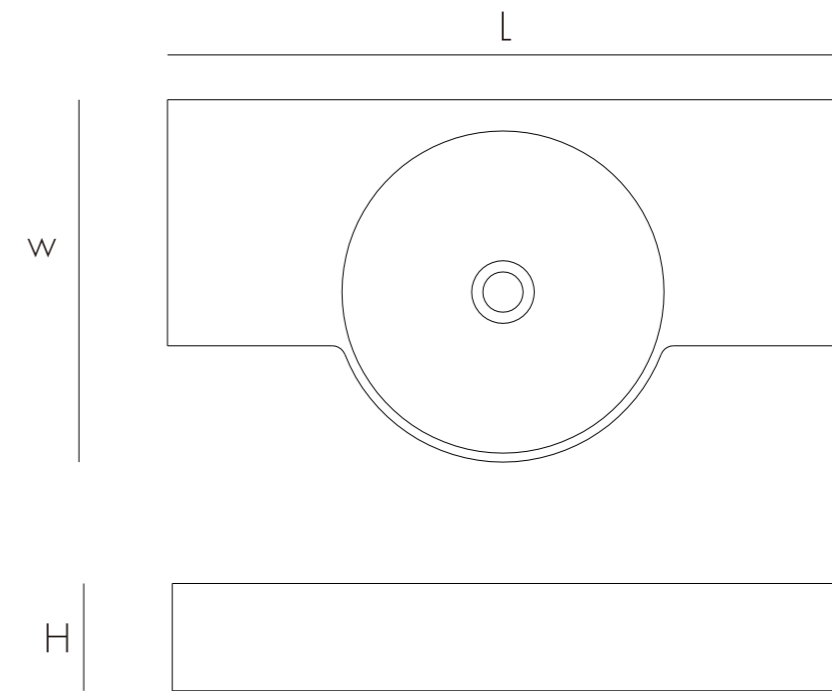

Model	Size:LxWxHmm	Est Wt
CS0052	1420x460x200mm	66KG

Wall-hung Basin

Model	Size:LxVxHmm	N.W
CS0052	1600x460x130mm	54KG

These wall-mounted concrete basins are characterised by their perfect flatness, finish and detail. Seamless design results in a clean look for your bathroom with no basin edges to trap water.

Model	Size:LxWxHmm	Est Wt
CS0040	200x200x300mm	8KG
CS0054	400x250x300mm	15KG

Model	Size:LxWxHmm	Est Wt
CS0061	650x300x200mm	23KG

Model	Size:LxWxHmm	Est Wt
CS0068	750x405x120mm	18.5KG

Model	Size:LxWxHmm	Est Wt
CS0078	465x360x119mm	12.5KG