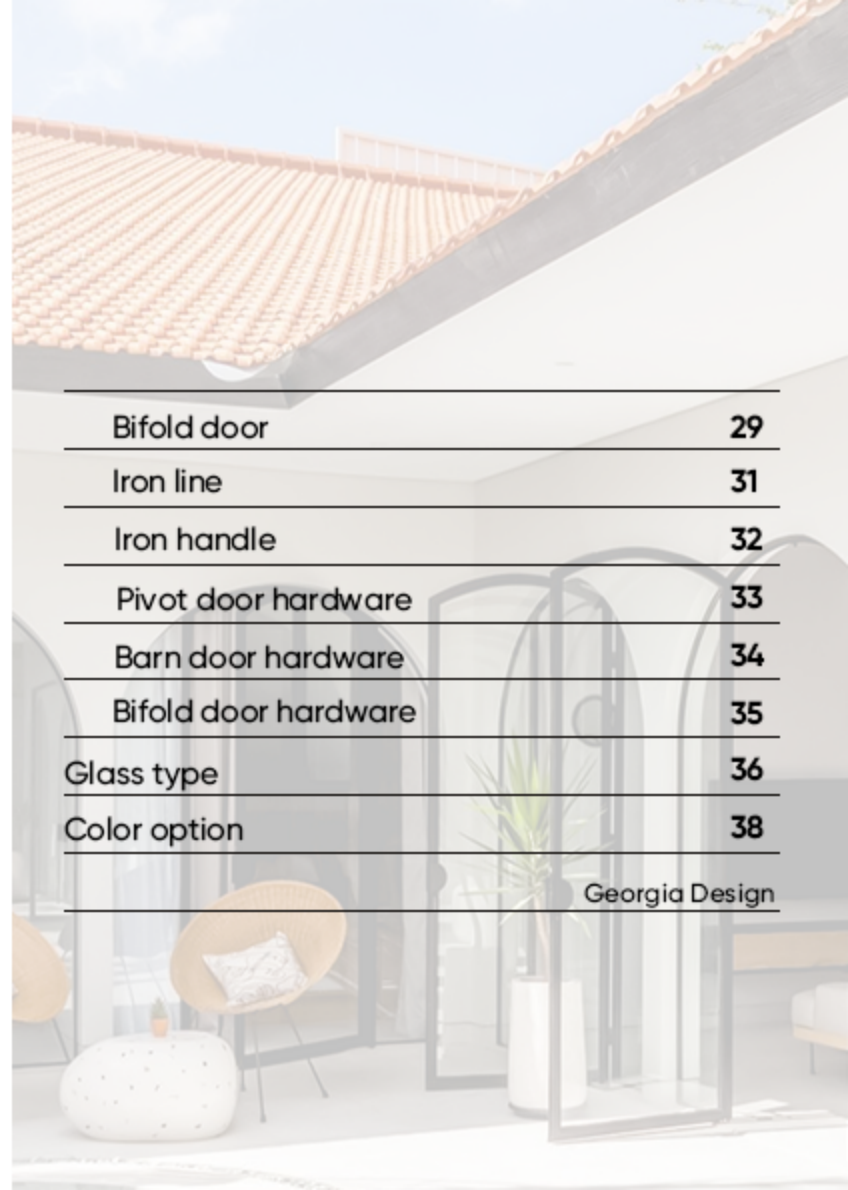

Table of Contents

Front entry door	3
Retractable door	4
Arch door	10
Iron handle	15
Iron art option	18
Glass steel door	19
Hinged door	20
Pivot door	23
Barn door	26

Bifold door	29
Iron line	31
Iron handle	32
Pivot door hardware	33
Barn door hardware	34
Bifold door hardware	35
Glass type	36
Color option	38

Georgia Design