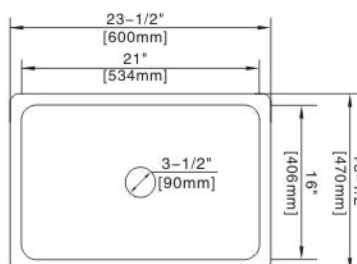

# Farmhouse Kitchen Sink

**Model:F2441**  
 Style:30" Single Bowl Sink  
 Size:29-3/4"x19-3/4"x10"

# Farmhouse Kitchen Sink

**Model:F2443**  
 Style:33"Single Bowl Sink  
 Size:32-1/2"x19-3/4"x10"

# Undermount Kitchen Sink

**Model:F2318**  
 Style:23"Single Bowl Sink  
 Size:23-1/2"x18-1/2"x10"

# Farmhouse Kitchen Sink

**Model:F82418**

Style:24" Single Bowl Sink

Size:23-3/4"x18"x10"