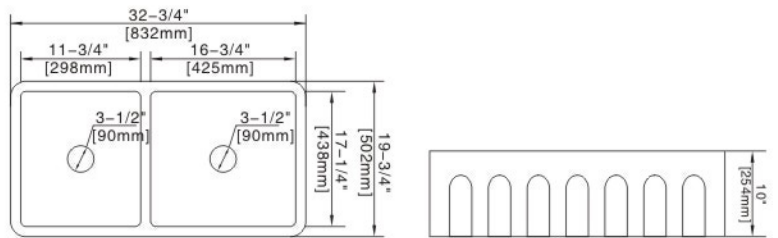

# Farmhouse Kitchen Sink

**Model:F2431-B**  
Style:30"Single Bowl Sink  
Size:29-3/4"x20-3/4"x10"

# Farmhouse Kitchen Sink

**Model:F2433**

Style:33" Single Bowl Sink

Size:32-1/2"x20-3/4"x10"

# Farmhouse Kitchen Sink

**Model:F2421**  
 Style:30" Single Bowl Sink  
 Size:29-3/4"x19-3/4"x10"

# Farmhouse Kitchen Sink

**Model:F2422**

Style:33"Double Bowl Sink

Size:32-3/4"x19-3/4"x10"