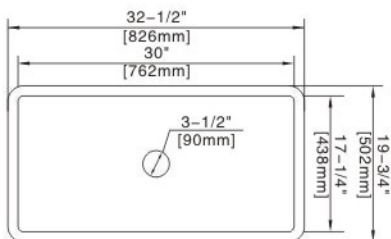

# Farmhouse Kitchen Sink

**Model:F2422**

Style:33"Double Bowl Sink

Size:32-3/4"x19-3/4"x10"

# Farmhouse Kitchen Sink

**Model:F2423**  
Style:33"Single Bowl Sink  
Size:32-1/2"x19-3/4"x10"

# Farmhouse Kitchen Sink

**Model:F2441**  
 Style:30" Single Bowl Sink  
 Size:29-3/4"x19-3/4"x10"

# Farmhouse Kitchen Sink

**Model:F2443**  
 Style:33"Single Bowl Sink  
 Size:32-1/2"x19-3/4"x10"