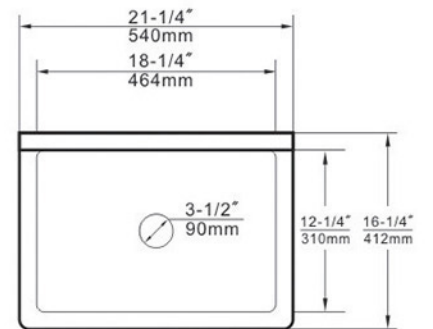

# Undermount Kitchen Sink

**Model:F2318**  
 Style:23"Single Bowl Sink  
 Size:23-1/2"x18-1/2"x10"

# Farmhouse Kitchen Sink

**Model:F32419**

Style:24" Single Bowl Sink

Size:24"x19"x10"

# Farmhouse Kitchen Sink

**Model:F62116**  
 Style:21" Wallmount Sink  
 Size:21-1/4" x16-1/4" x18-1/2"

# Farmhouse Kitchen Sink

**Model:F82418**

Style:24" Single Bowl Sink

Size:23-3/4"x18"x10"