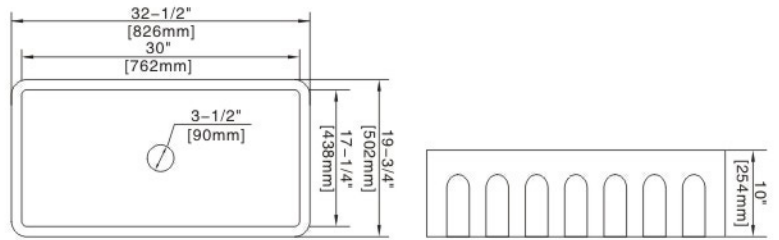

# Farmhouse Kitchen Sink

**Model:F2421**  
 Style:30" Single Bowl Sink  
 Size:29-3/4"x19-3/4"x10"

# Farmhouse Kitchen Sink

**Model:F2422**

Style:33"Double Bowl Sink

Size:32-3/4"x19-3/4"x10"

# Farmhouse Kitchen Sink

**Model:F2423**  
Style:33"Single Bowl Sink  
Size:32-1/2"x19-3/4"x10"

# Farmhouse Kitchen Sink

**Model:F2441**  
 Style:30" Single Bowl Sink  
 Size:29-3/4"x19-3/4"x10"