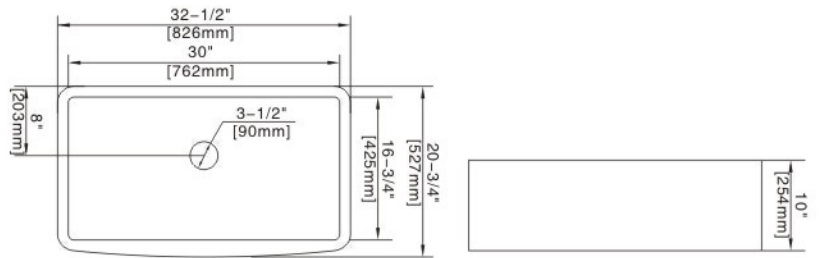

# Farmhouse Kitchen Sink

**Model:F2431**  
 Style:30" Single Bowl Sink  
 Size:29-3/4"x20-3/4"x10"

# Farmhouse Kitchen Sink

**Model:F2431-B**  
Style:30"Single Bowl Sink  
Size:29-3/4"x20-3/4"x10"

# Farmhouse Kitchen Sink

**Model:F2433**

Style:33" Single Bowl Sink

Size:32-1/2"x20-3/4"x10"

# Farmhouse Kitchen Sink

**Model:F2422**

Style:33"Double Bowl Sink

Size:32-3/4"x19-3/4"x10"