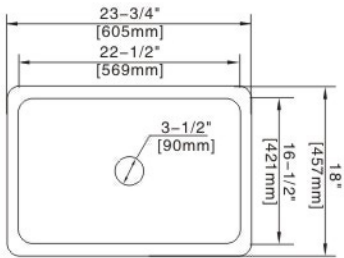

# Farmhouse Kitchen Sink

**Model:F32419**

Style:24" Single Bowl Sink

Size:24"x19"x10"

# Farmhouse Kitchen Sink

**Model:F62116**  
 Style:21" Wallmount Sink  
 Size:21-1/4" x16-1/4" x18-1/2"

# Farmhouse Kitchen Sink

**Model:F82418**

Style:24" Single Bowl Sink

Size:23-3/4"x18"x10"

# Farmhouse Kitchen Sink

**Model:F62416**  
 Style:24" Single Bowl Sink  
 Size:24"x16"x8"