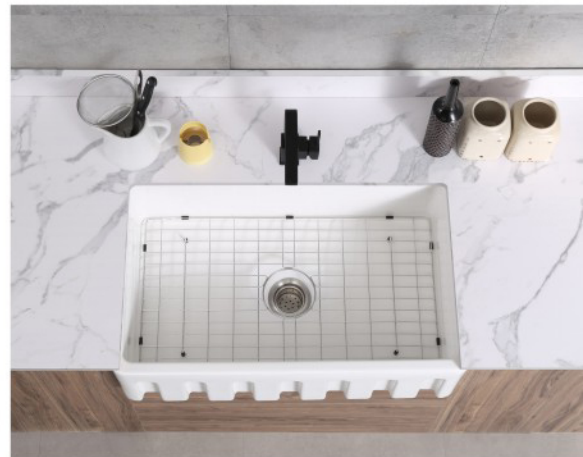

# Farmhouse Kitchen Sink

**Model:F2431-B**  
Style:30"Single Bowl Sink  
Size:29-3/4"x20-3/4"x10"

# Farmhouse Kitchen Sink

**Model:F2421**  
 Style:30" Single Bowl Sink  
 Size:29-3/4"x19-3/4"x10"

# Farmhouse Kitchen Sink

**Model:F2422**

Style:33"Double Bowl Sink

Size:32-3/4"x19-3/4"x10"

# Farmhouse Kitchen Sink

**Model:F2423**  
Style:33"Single Bowl Sink  
Size:32-1/2"x19-3/4"x10"