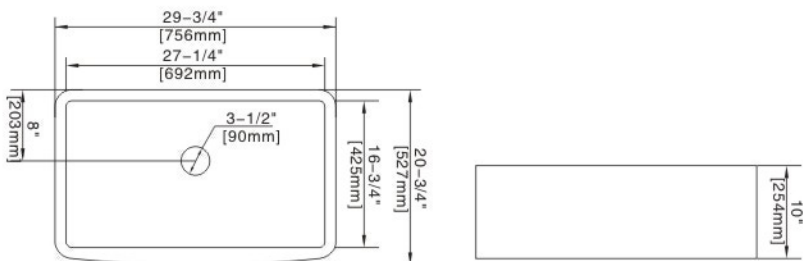

# Farmhouse Kitchen Sink

**Model:F2431**  
 Style:30" Single Bowl Sink  
 Size:29-3/4"x20-3/4"x10"

# Farmhouse Kitchen Sink

**Model:F2431-B**  
Style:30"Single Bowl Sink  
Size:29-3/4"x20-3/4"x10"

# Farmhouse Kitchen Sink

**Model:F2433**

Style:33" Single Bowl Sink

Size:32-1/2"x20-3/4"x10"

# Farmhouse Kitchen Sink

**Model:F2422**

Style:33"Double Bowl Sink

Size:32-3/4"x19-3/4"x10"