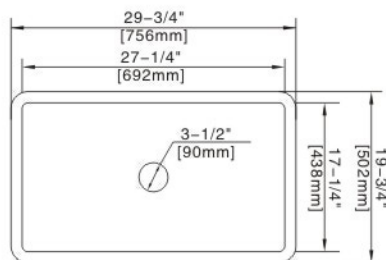

# Farmhouse Kitchen Sink

**Model:F2422**

Style:33"Double Bowl Sink

Size:32-3/4"x19-3/4"x10"

# Farmhouse Kitchen Sink

**Model:F2423**  
Style:33"Single Bowl Sink  
Size:32-1/2"x19-3/4"x10"

# Farmhouse Kitchen Sink

**Model:F2441**  
 Style:30" Single Bowl Sink  
 Size:29-3/4"x19-3/4"x10"

# Farmhouse Kitchen Sink

**Model:F82418**

Style:24" Single Bowl Sink

Size:23-3/4"x18"x10"