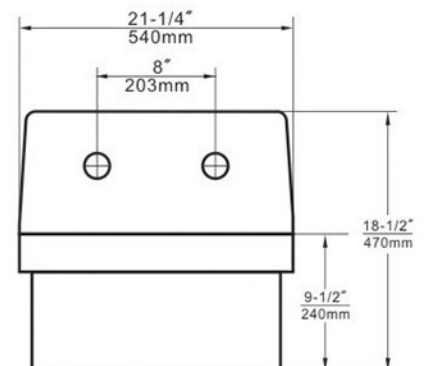

# Undermount Kitchen Sink

**Model:F2318**  
 Style:23"Single Bowl Sink  
 Size:23-1/2"x18-1/2"x10"

# Farmhouse Kitchen Sink

**Model:F32419**

Style:24" Single Bowl Sink

Size:24"x19"x10"

# Farmhouse Kitchen Sink

**Model:F62116**  
 Style:21" Wallmount Sink  
 Size:21-1/4" x16-1/4" x18-1/2"

# Farmhouse Kitchen Sink

**Model:F82418**

Style:24" Single Bowl Sink

Size:23-3/4"x18"x10"