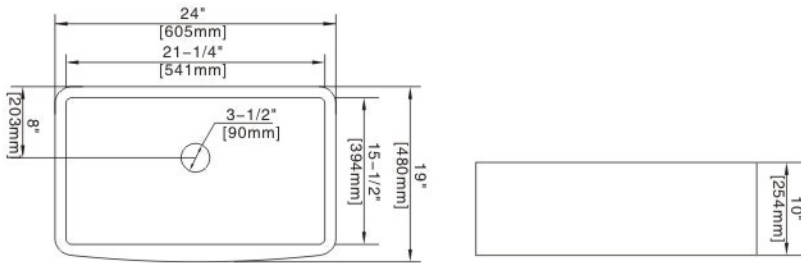

# Farmhouse Kitchen Sink

**Model:F2443**  
 Style:33"Single Bowl Sink  
 Size:32-1/2"x19-3/4"x10"

# Undermount Kitchen Sink

**Model:F2318**  
 Style:23"Single Bowl Sink  
 Size:23-1/2"x18-1/2"x10"

# Farmhouse Kitchen Sink

**Model:F32419**

Style:24" Single Bowl Sink

Size:24"x19"x10"