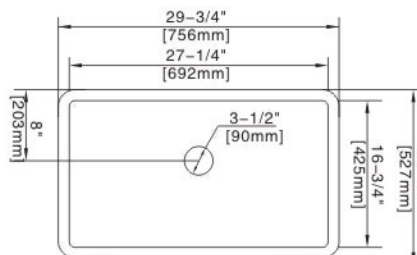

# Farmhouse Kitchen Sink

**Model:F2431**  
 Style:30" Single Bowl Sink  
 Size:29-3/4"x20-3/4"x10"

# Farmhouse Kitchen Sink

**Model:F2431-B**  
Style:30"Single Bowl Sink  
Size:29-3/4"x20-3/4"x10"

# Farmhouse Kitchen Sink

**Model:F2433**

Style:33" Single Bowl Sink

Size:32-1/2"x20-3/4"x10"

# Farmhouse Kitchen Sink

**Model:F2422**

Style:33"Double Bowl Sink

Size:32-3/4"x19-3/4"x10"