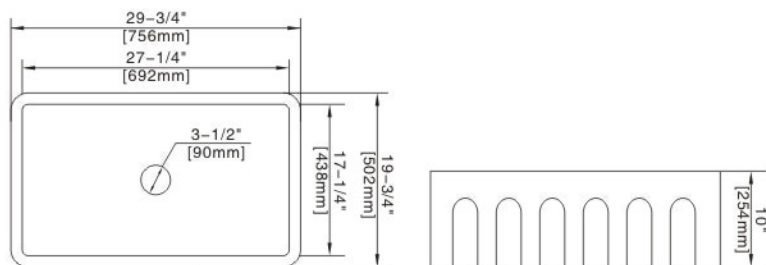

# Farmhouse Kitchen Sink

**Model:F2431-B**  
Style:30"Single Bowl Sink  
Size:29-3/4"x20-3/4"x10"

# Farmhouse Kitchen Sink

**Model:F2433**

Style:33" Single Bowl Sink

Size:32-1/2"x20-3/4"x10"

# Farmhouse Kitchen Sink

**Model:F2421**  
 Style:30" Single Bowl Sink  
 Size:29-3/4"x19-3/4"x10"

# Farmhouse Kitchen Sink

**Model:F2422**

Style:33"Double Bowl Sink

Size:32-3/4"x19-3/4"x10"